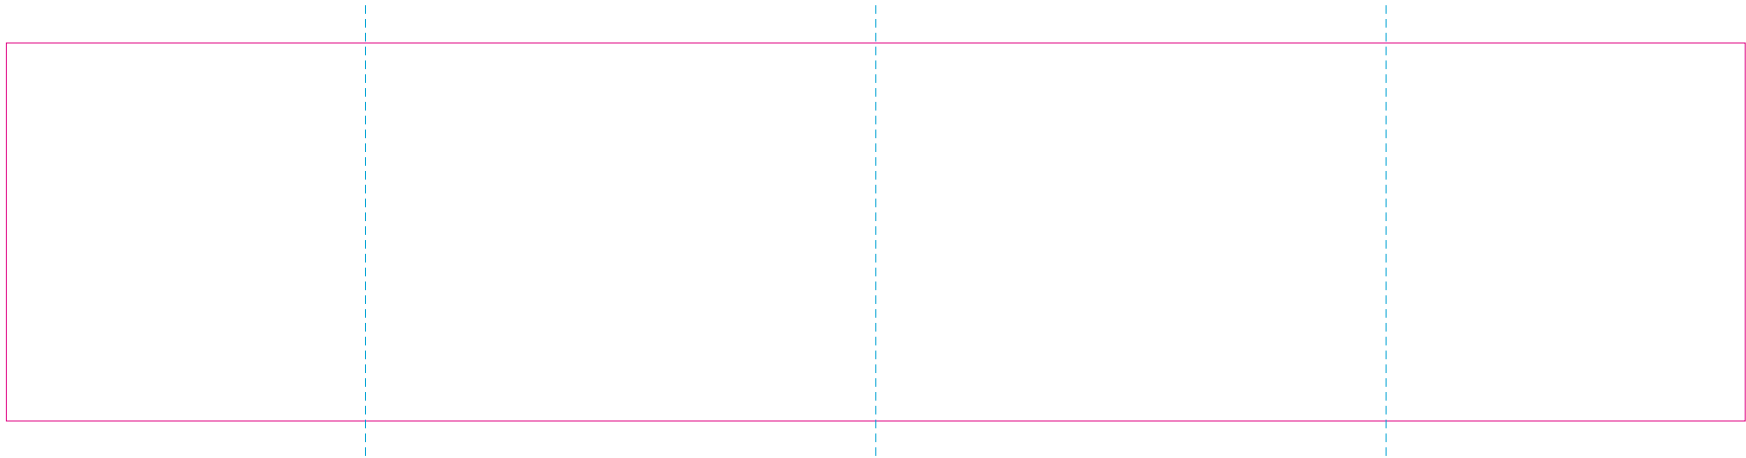

## ER 2

———— Edge of graphics

- - - - - centerlines

file format: vector

colours: in one color

formats: PDF, EPS, AI, CDR

The pink outline the maximum size of graphic visible on the product.

The blue dash line indicates the center line of the left, right and middle side of object.