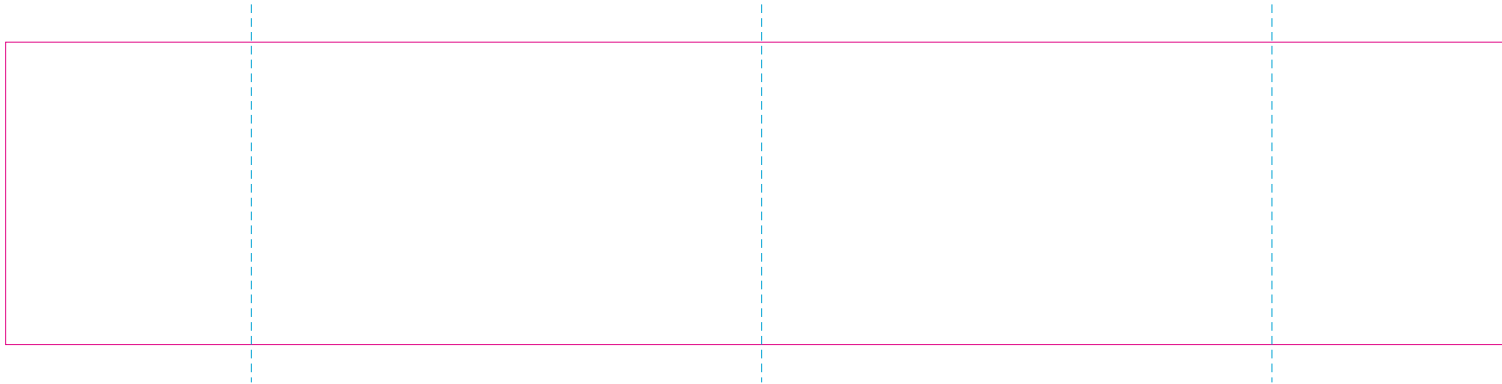

RS

— Edge of graphics

- - - centerlines

file format: vector

colours: in one color

formats: PDF, EPS, AI, CDR

The pink outline the maximum size of graphic visible on the product.

The blue dash line indicates the center line of the left, right and middle side of object.