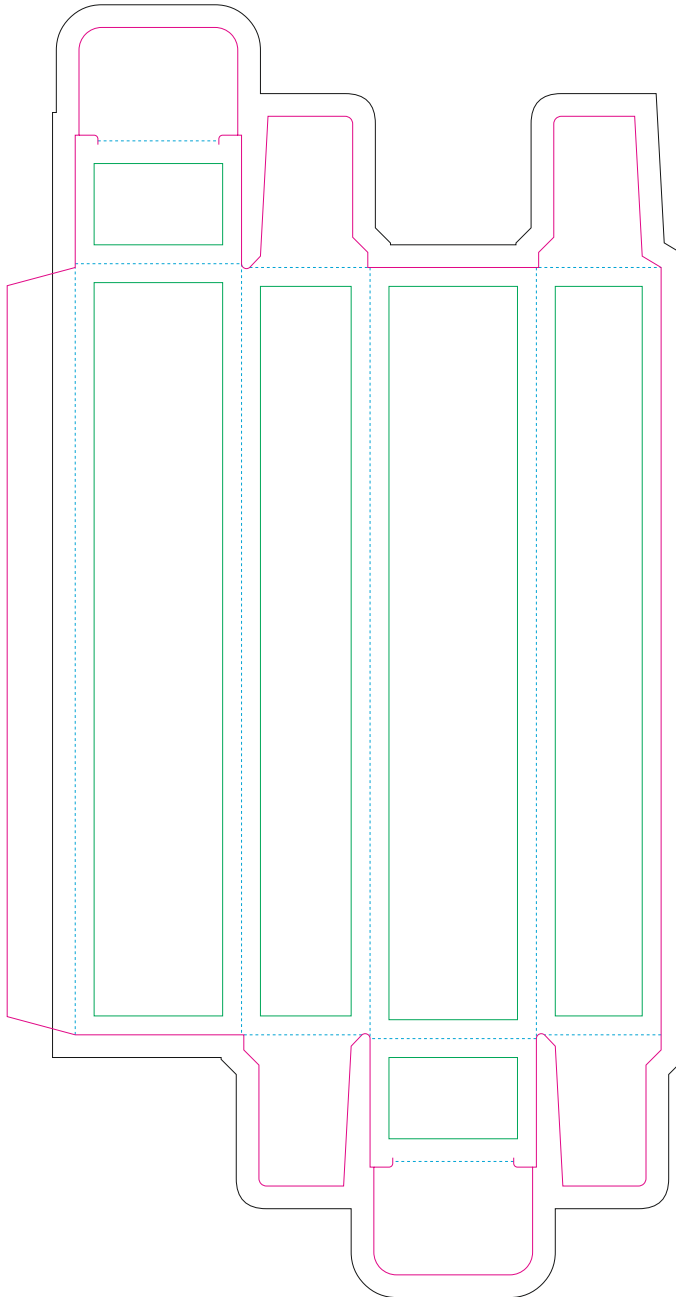

# Paperboard box

- Margin
- Edge of product
- Bleed limit 3-3 mm (background must fill it)
- - - - - Fold line

resolution: min. 300 DPI  
colours: CMYK  
formats: TIFF, PDF, EPS, AI, CDR

The green line indicates the area all non-background object-texts, logos, etc.  
The pink outline the maximum size of graphic visible on the product.  
The black line indicates the size of the required graphics including bleed.  
The blue line indicates the folding.