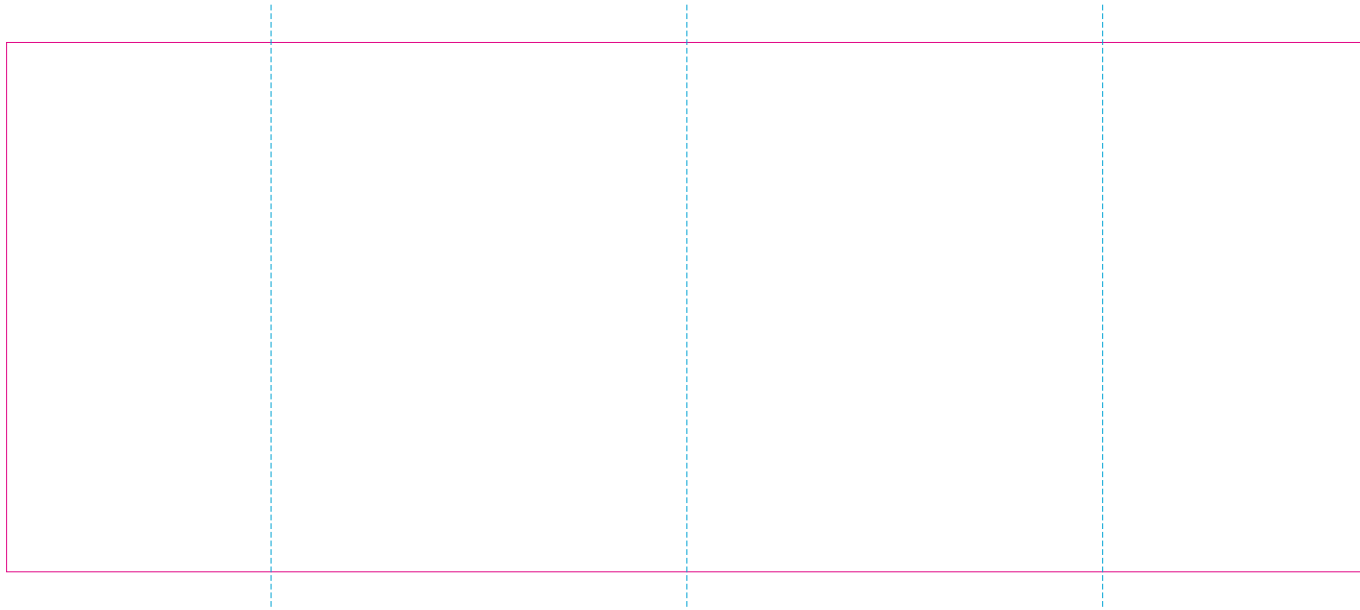

RS

— Edge of graphics

- - - centerlines

resolution: min. 300 DPI

colours: CMYK

formats: TIFF, PDF, EPS, AI, CDR

The pink outline the maximum size of graphic visible on the product.

The blue dash line indicates the center line of the left, right and middle side of object.