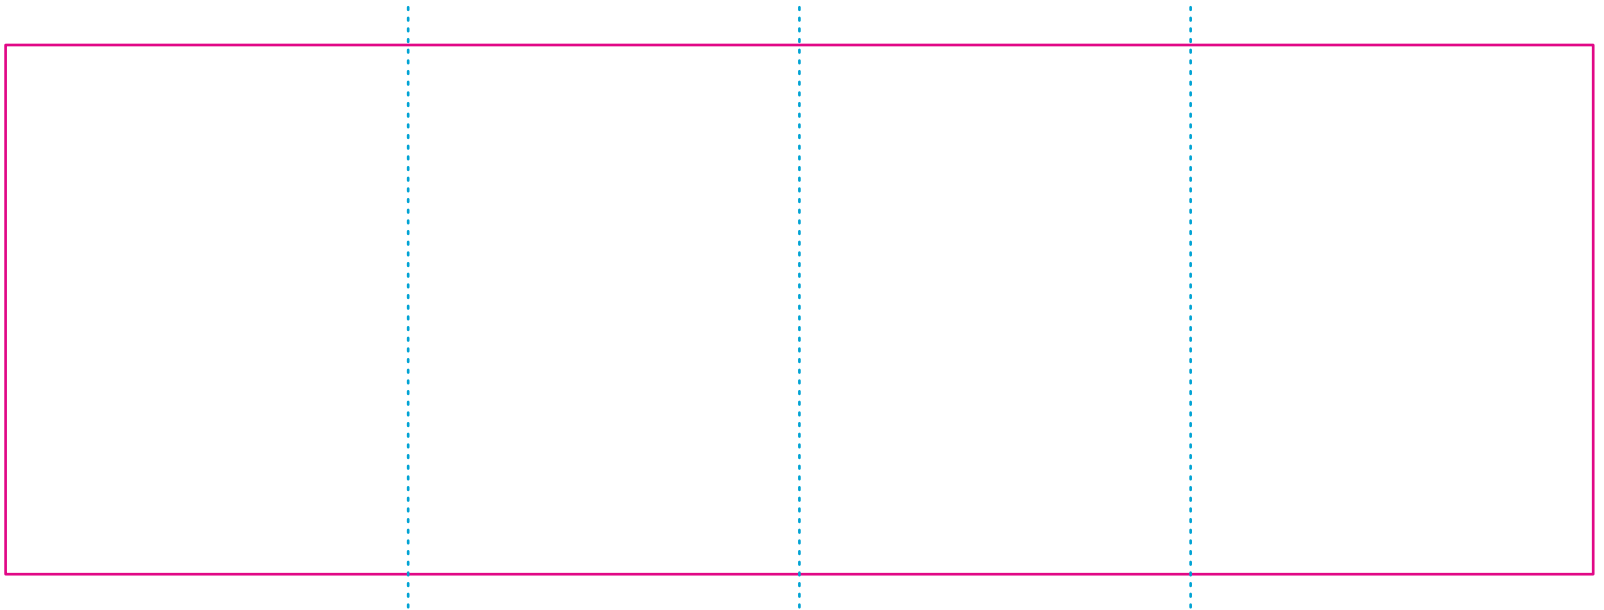

RS

— Edge of graphics

- - - centerlines

resolution: min. 300 DPI

colours: CMYK

formats: TIFF, PDF, EPS, AI, CDR

The pink outline the maximum size of graphic visible on the product.

The blue dash line indicates the center line of the left, right and middle side of object.