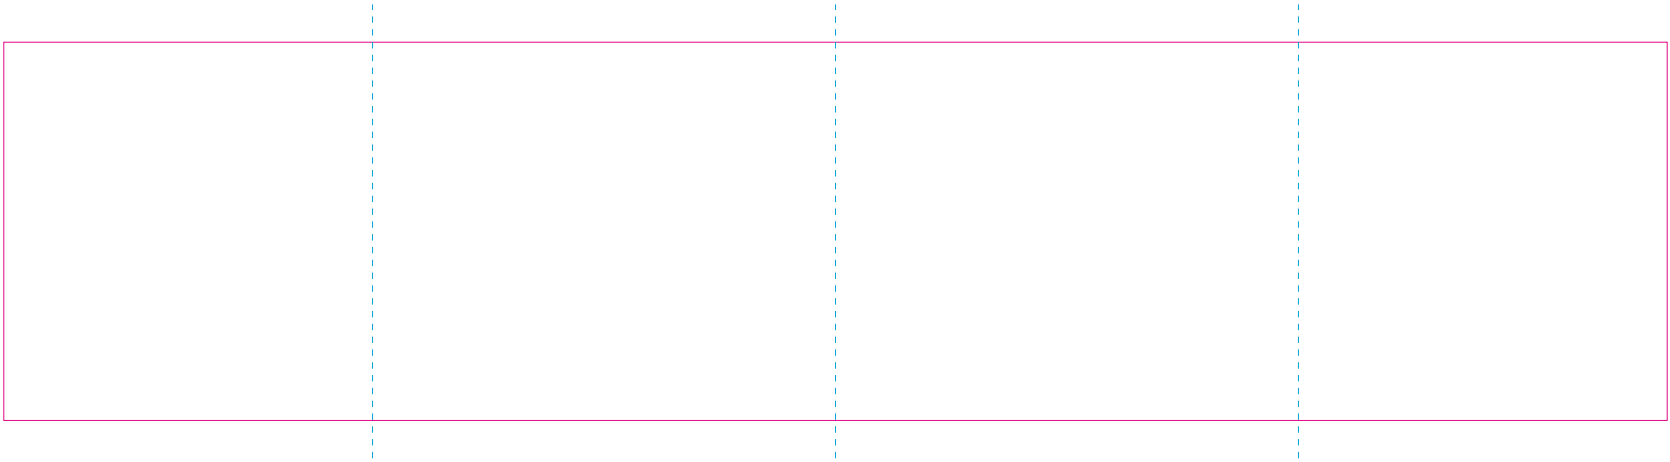

RUV, ER 2

— Edge of graphics

- - - centerlines

resolution: min. 300 DPI

colours: CMYK

formats: TIFF, PDF, EPS, AI, CDR

The pink outline the maximum size of graphic visible on the product.

The blue dash line indicates the center line of the left, right and middle side of object.