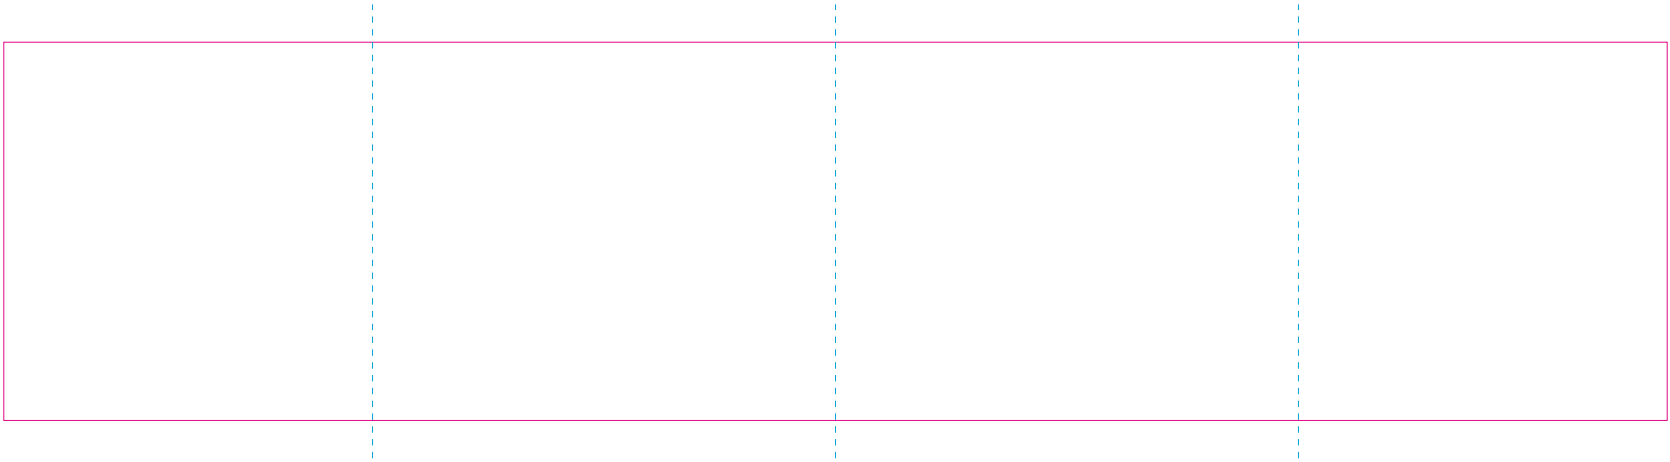

# RUV, ER 2

— Edge of graphics

- - - centerlines

resolution: min. 300 DPI

colours: CMYK

formats: TIFF, PDF, EPS, AI, CDR

The pink outline the maximum size of graphic visible on the product.

The blue dash line indicates the center line of the left, right and middle side of object.