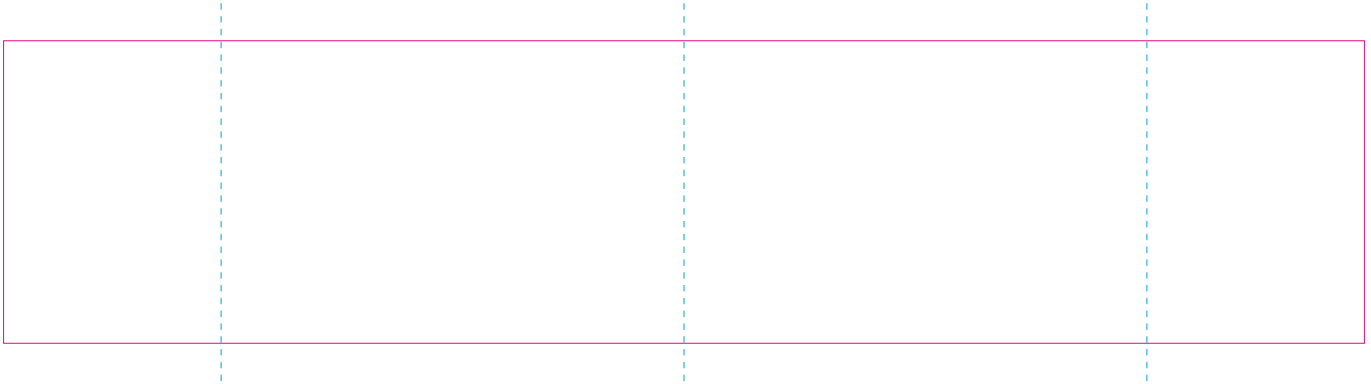

# RS

—— Edge of graphics

----- centerlines

resolution: min. 300 DPI

colours: CMYK

formats: TIFF, PDF, EPS, AI, CDR

The pink outline the maximum size of graphic visible on the product.

The blue dash line indicates the center line of the left, right and middle side of object.