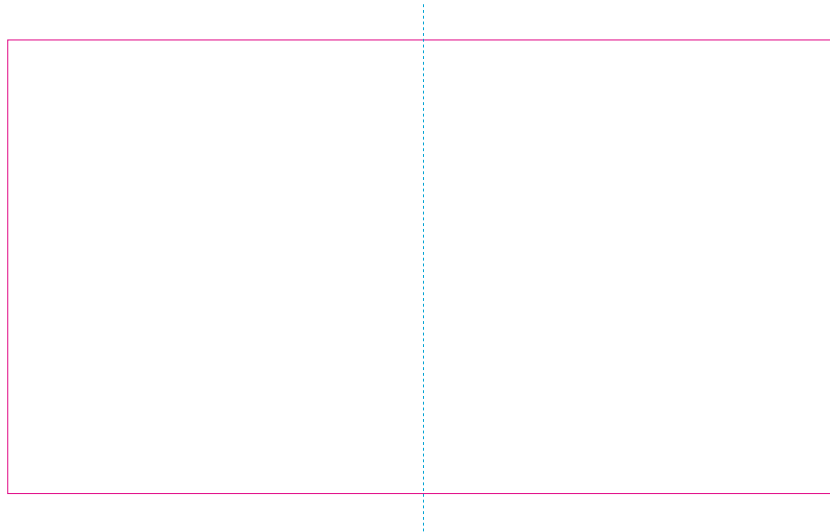

RS

With rotary screen printing technology the product can only be printed on the opposite side of the handle, please do not position the design on the right or left handed side.

— Edge of graphics

- - - centerlines

resolution: min. 300 DPI

colours: CMYK

formats: TIFF, PDF, EPS, AI, CDR

The pink outline the maximum size of graphic visible on the product.

The blue dash line indicates the center line of the left, right and middle side of object.