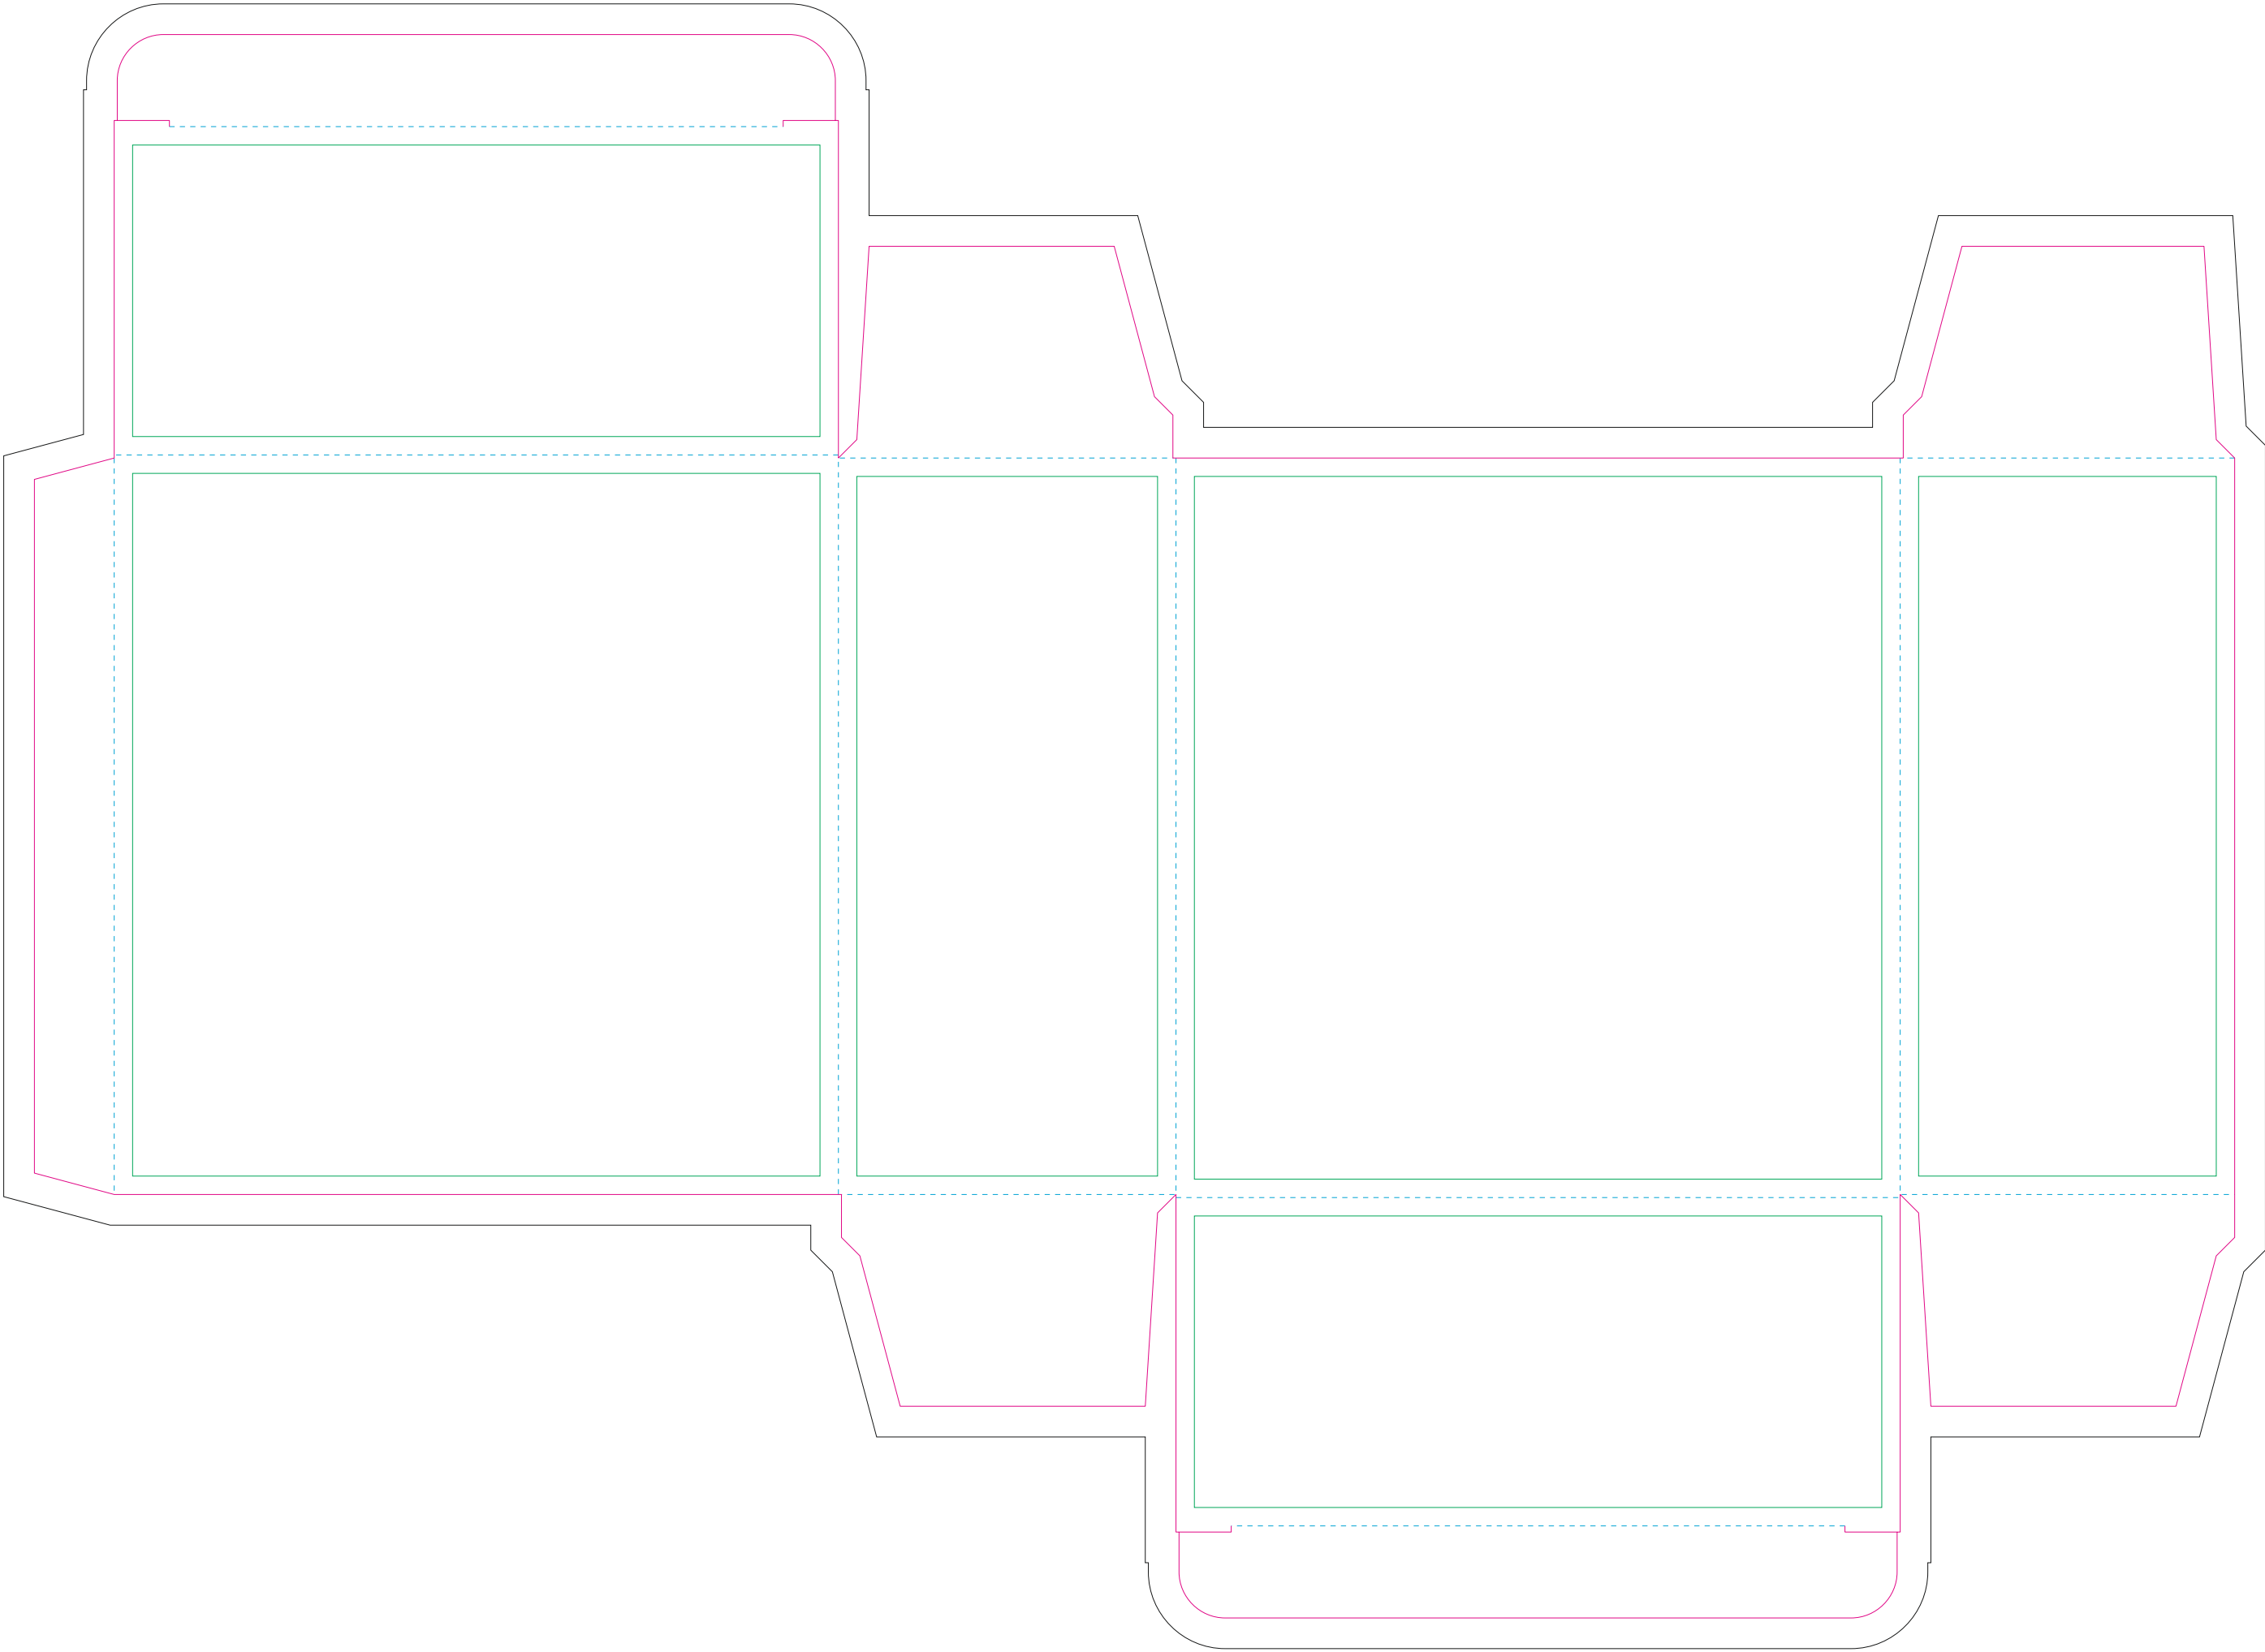

# Paperboard box

- Margin
- Edge of product
- Bleed limit 5-5 mm (background must fill it)
- - - - - Fold line

resolution: min. 300DPI  
colours: CMYK  
formats: TIFF, PDF, EPS, AI, CDR

The green line indicates the area all non-background object - texts, logos, etc.  
The pink outline the maximum size of graphic visible on the product.  
The black line indicates the size of the required graphics including bleed.