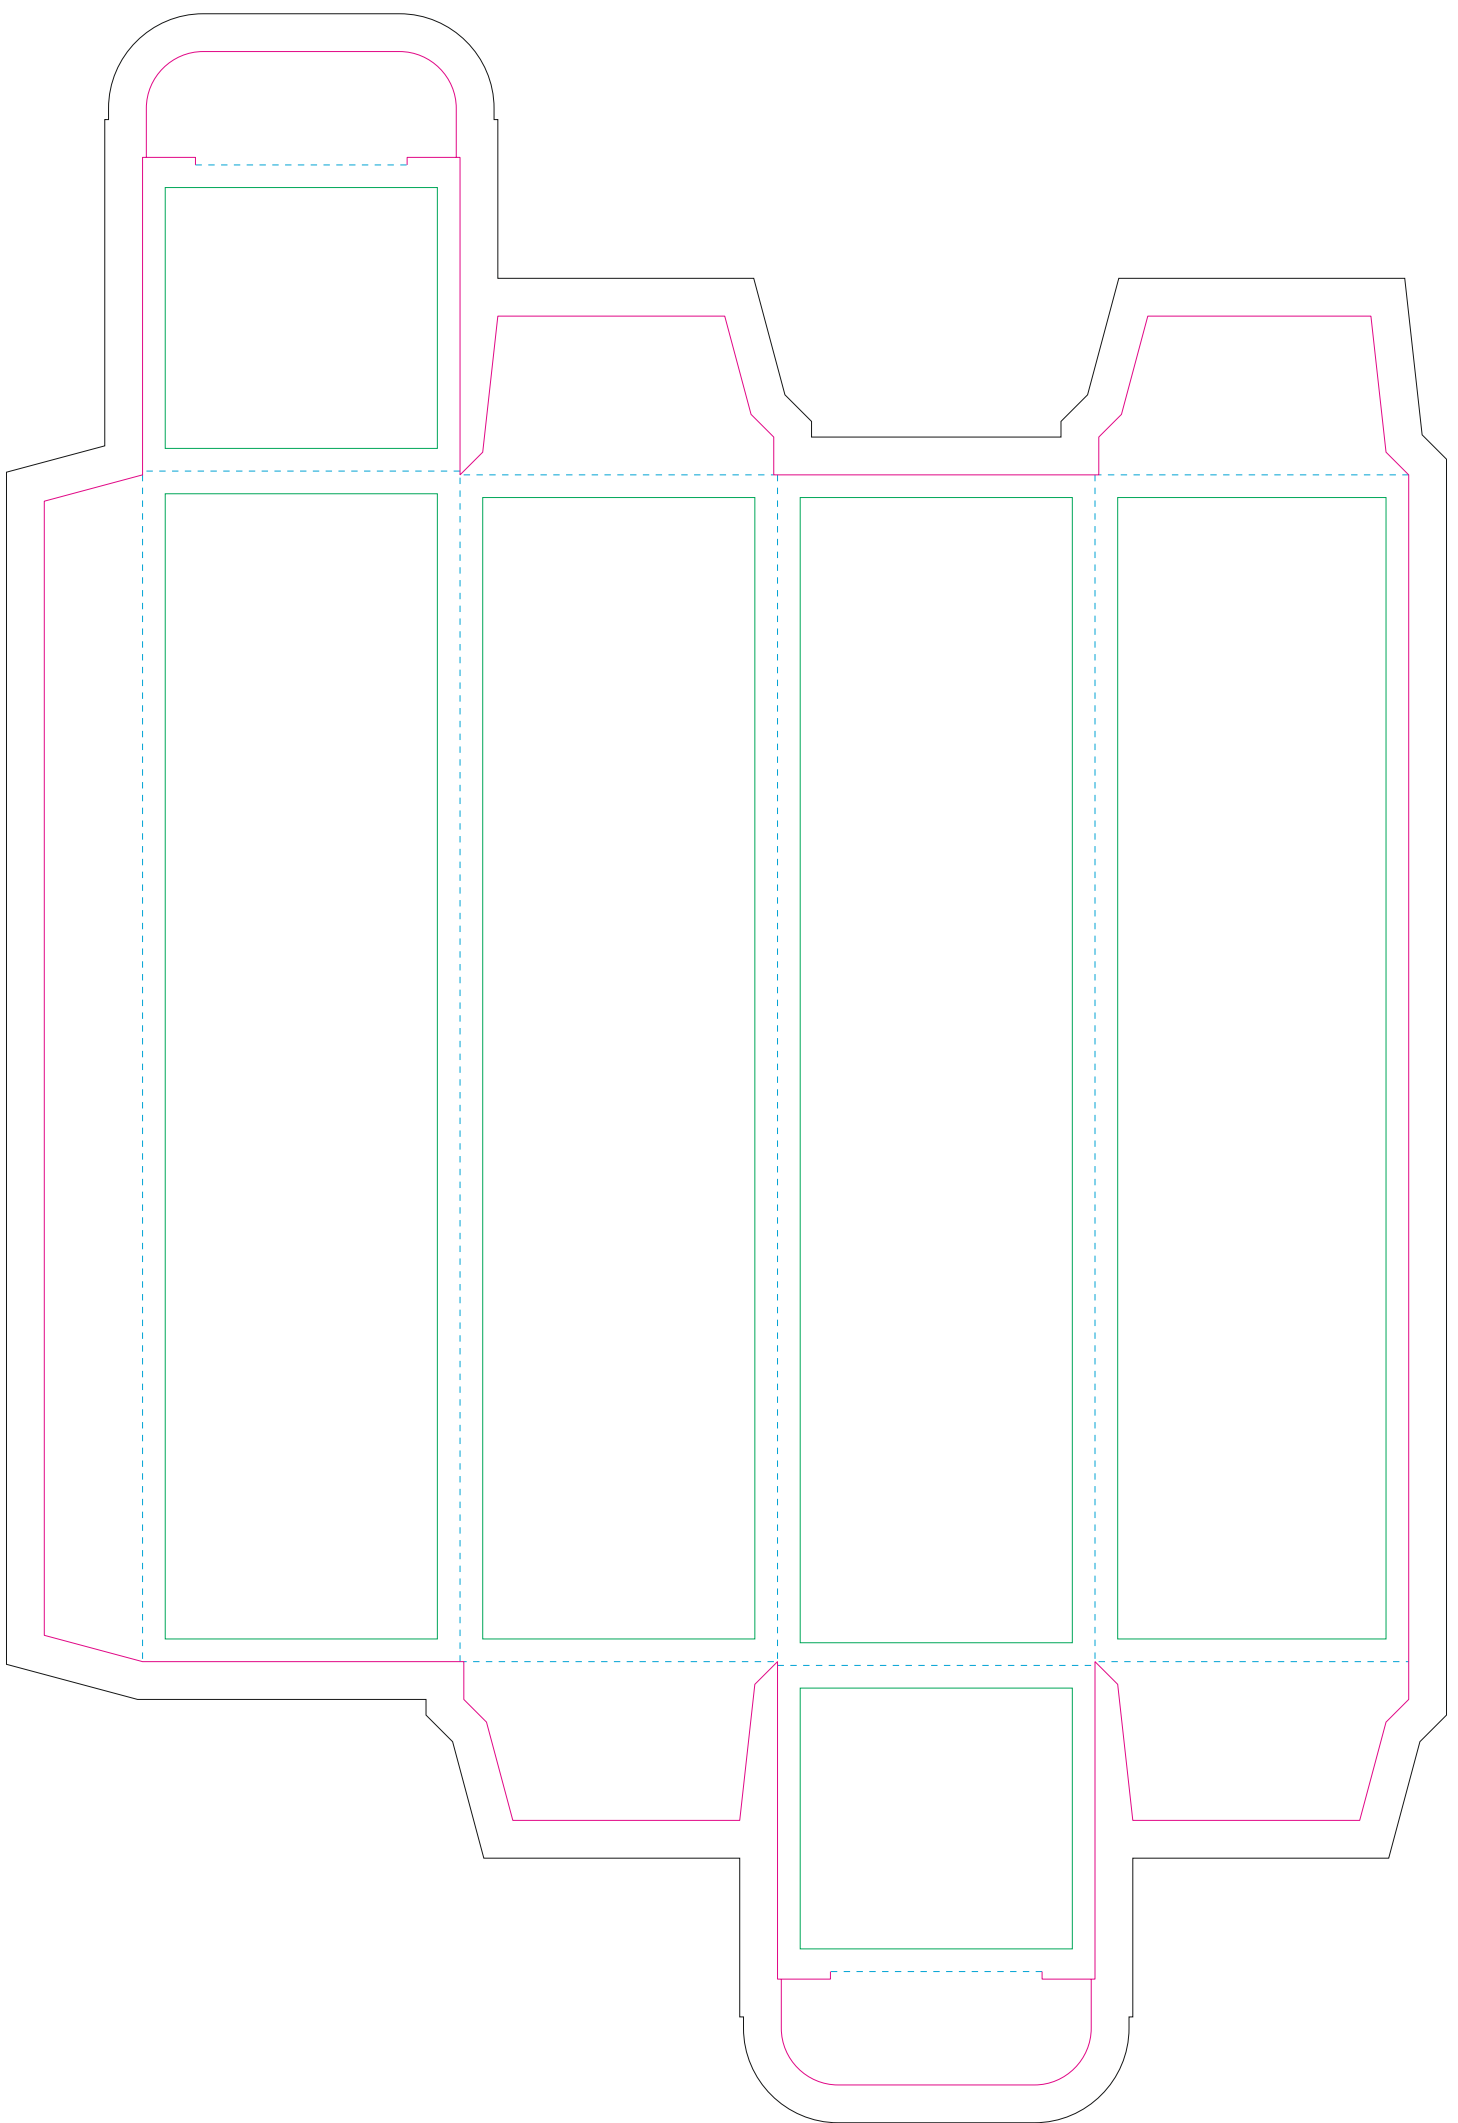

Paperboard box

- Margin
- Edge of product
- Bleed limit 5-5 mm (background must fill it)
- - - - Fold line

resolution: min. 300DPI

colours: CMYK

formats: TIFF, PDF, EPS, AI, CDR

The green line indicates the area all non-background object - texts, logos, etc.

The pink outline the maximum size of graphic visible on the product.

The black line indicates the size of the required graphics including bleed.