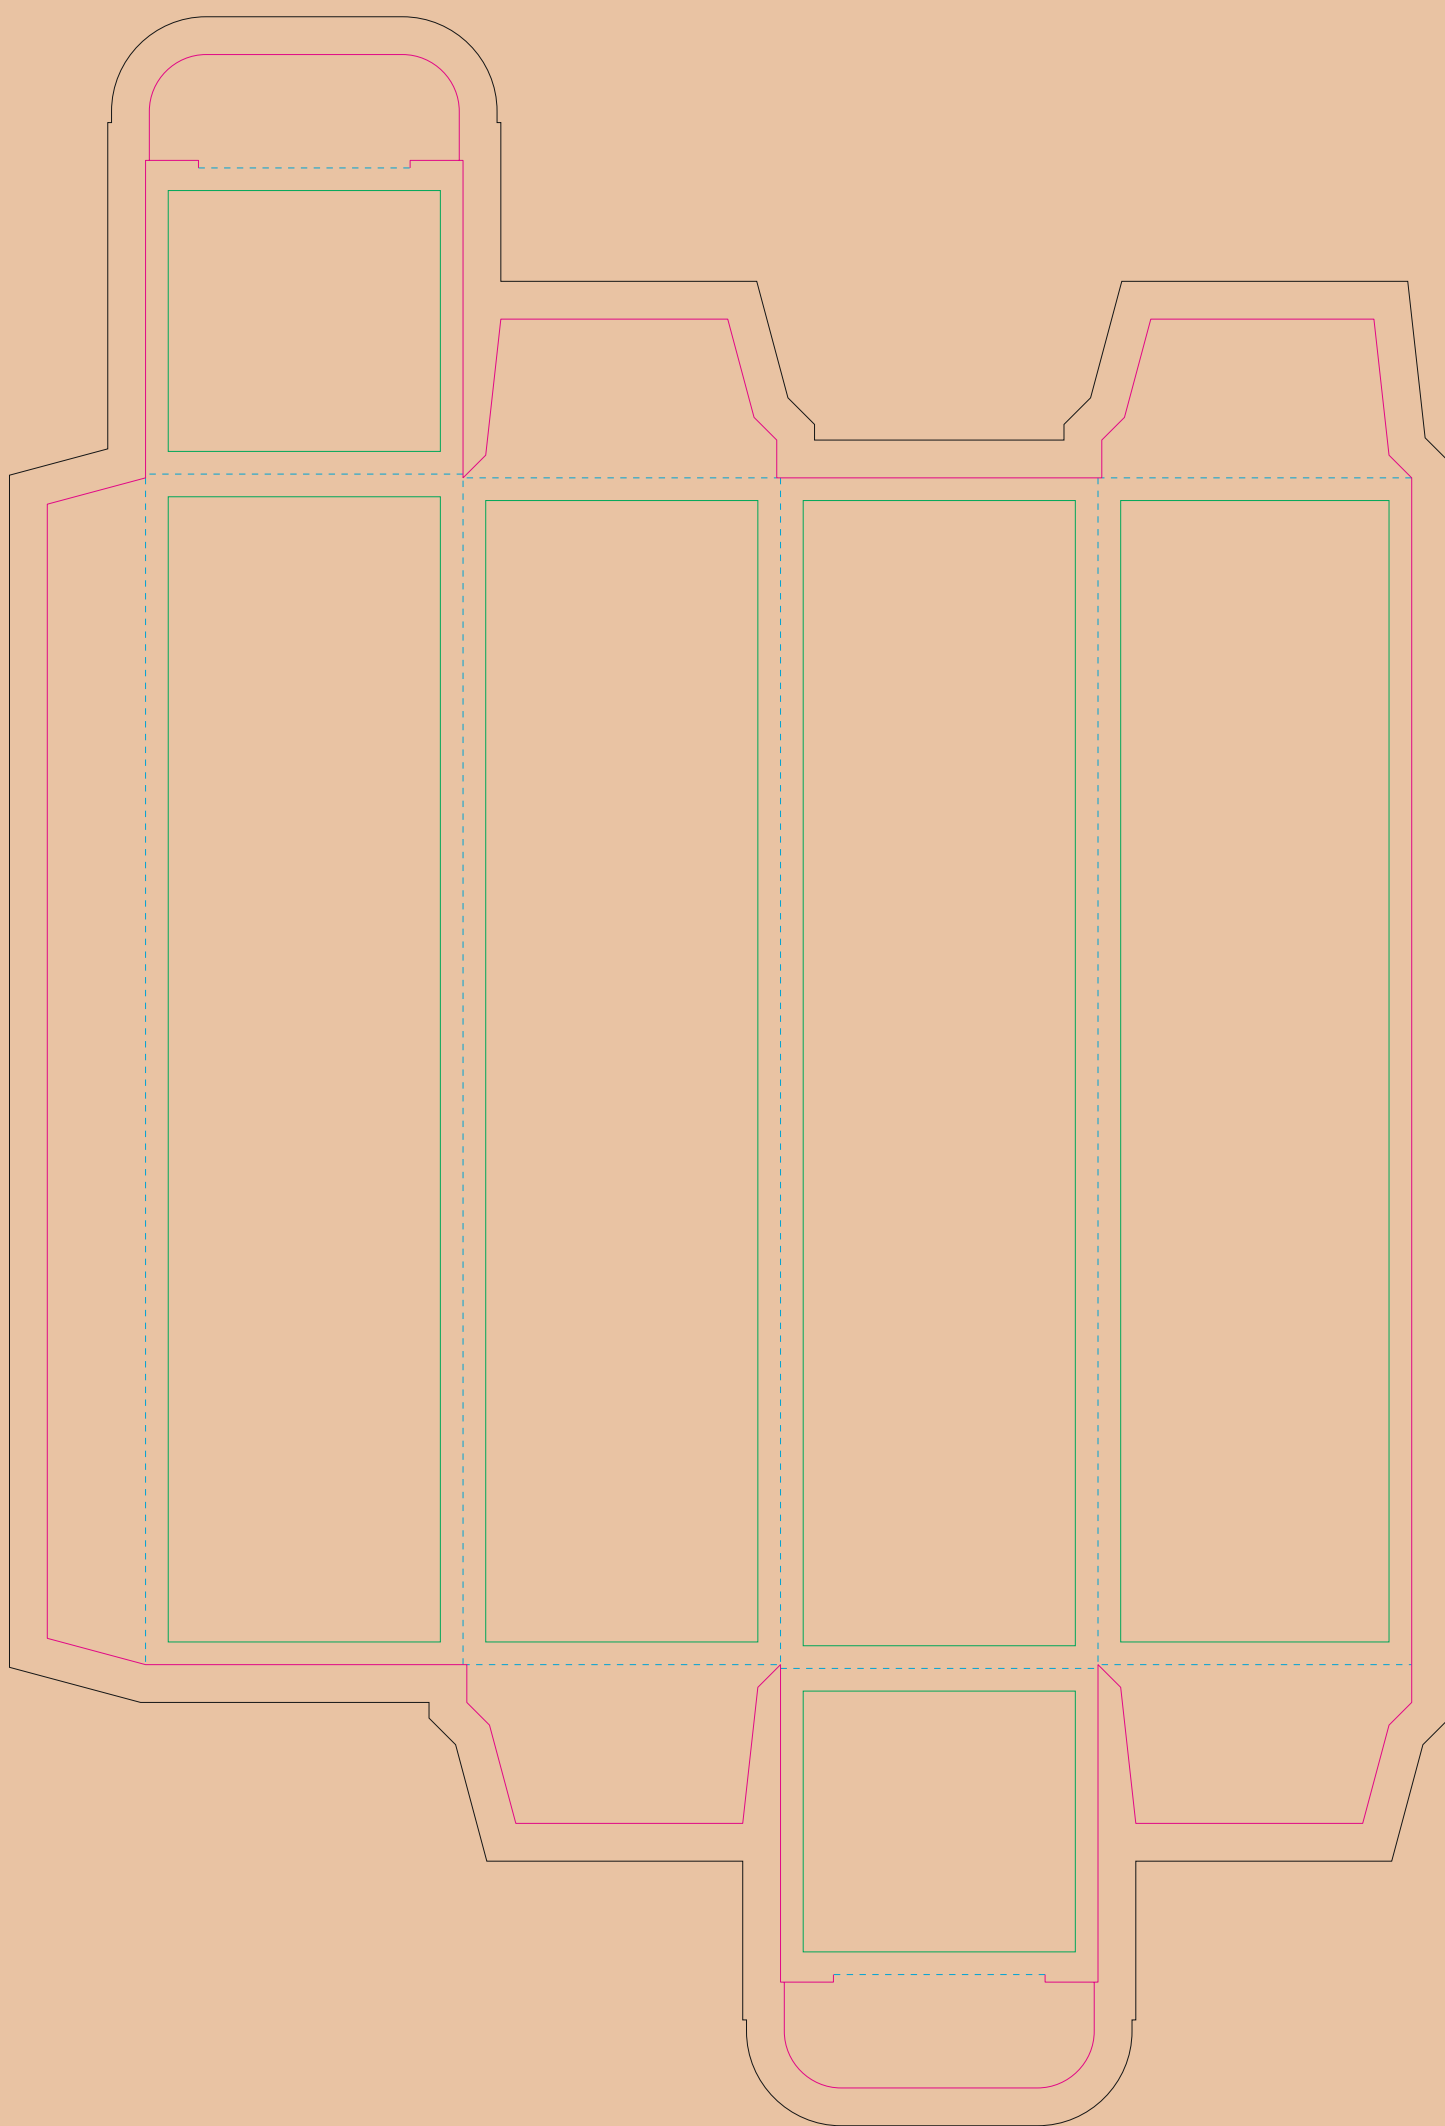

Kraft Paperboard box

- Margin
- Edge of product
- Bleed limit 5-5 mm (background must fill it)
- - - - Fold line

resolution: min. 300DPI

colours: CMYK

formats: TIFF, PDF, EPS, AI, CDR

The green line indicates the area all non-background object - texts, logos, etc.

The pink outline the maximum size of graphic visible on the product.

The black line indicates the size of the required graphics including bleed.