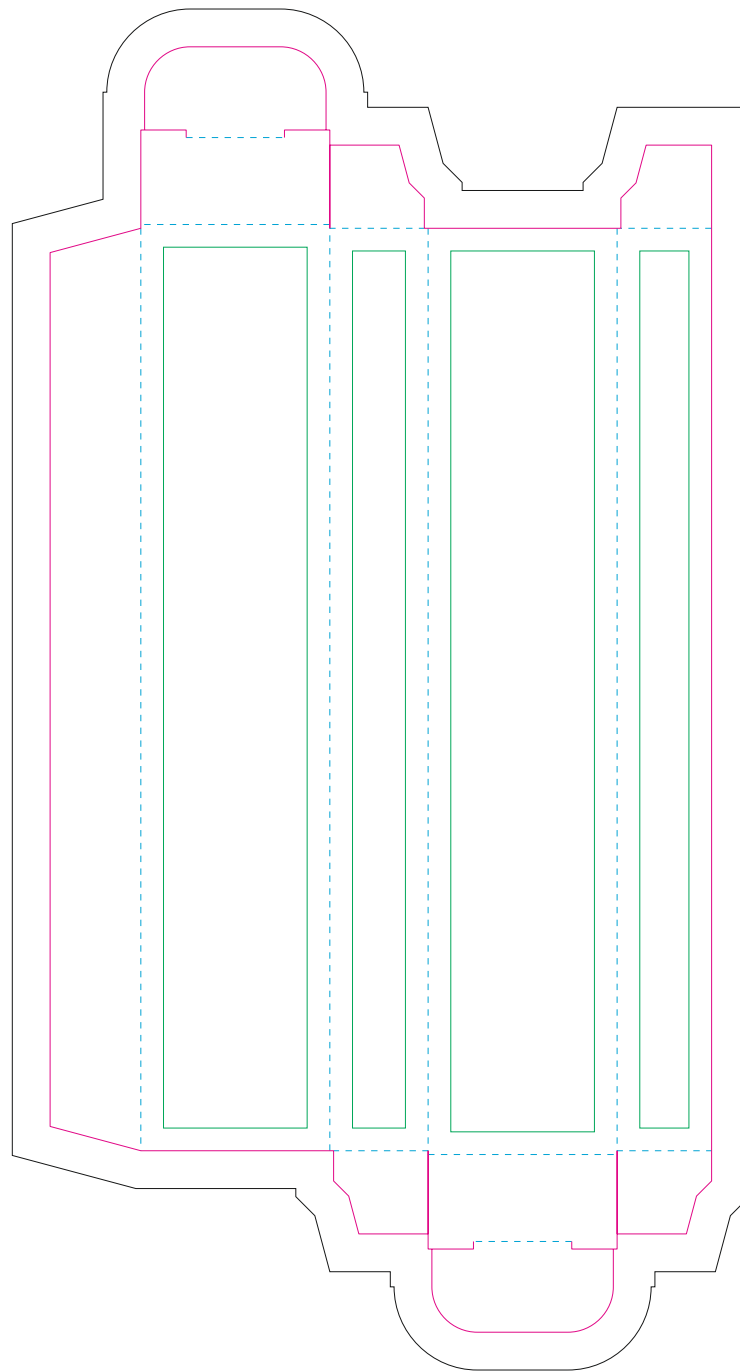

Paperboard box

- Margin
- Edge of product
- Bleed limit 5-5 mm (background must fill it)
- - - - - Fold line

resolution: min. 300DPI

colours: CMYK

formats: TIFF, PDF, EPS, AI, CDR

The green line indicates the area all non-background object - texts, logos, etc.

The pink outline the maximum size of graphic visible on the product.

The black line indicates the size of the required graphics including bleed.