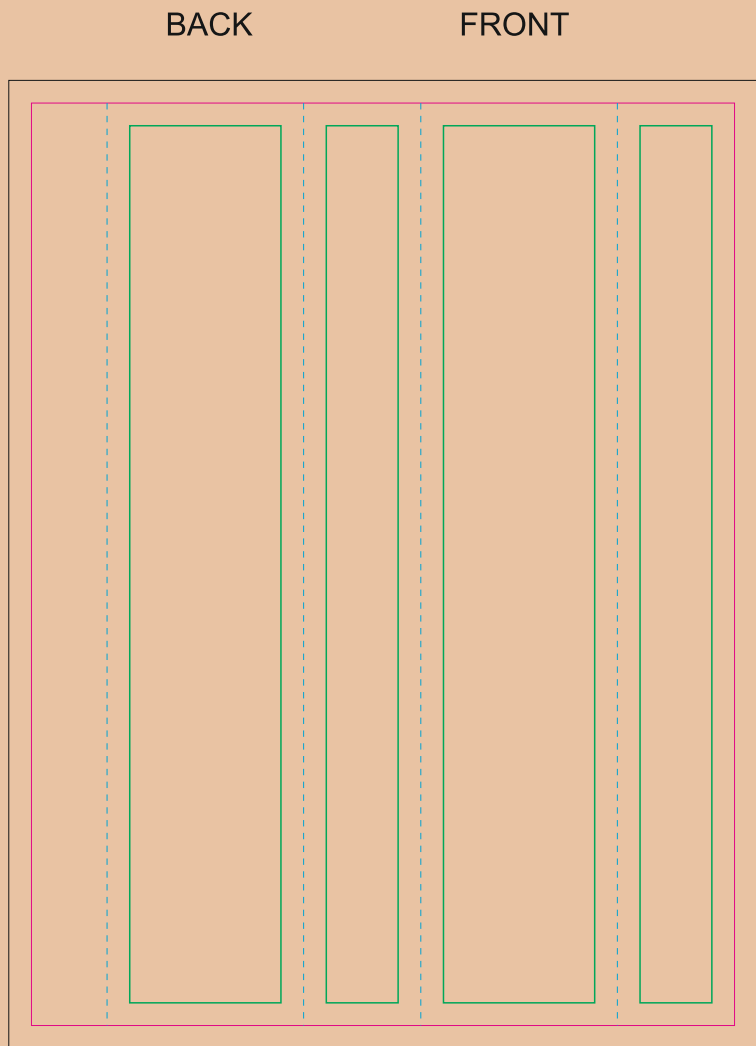

Kraft paper sleeve

The size of the paper sleeve is for reference only as product packaging size may vary.

- Margin
- Edge of product
- Bleed limit 3-3 mm (background must fill it)
- - - - - Fold line

resolution: min. 300DPI
colours: CMYK
formats: TIFF, PDF, EPS, AI, CDR

The green line indicates the area all non-background object - texts, logos, etc.
The pink outline the maximum size of graphic visible on the product.
The black line indicates the size of the required graphics including bleed.