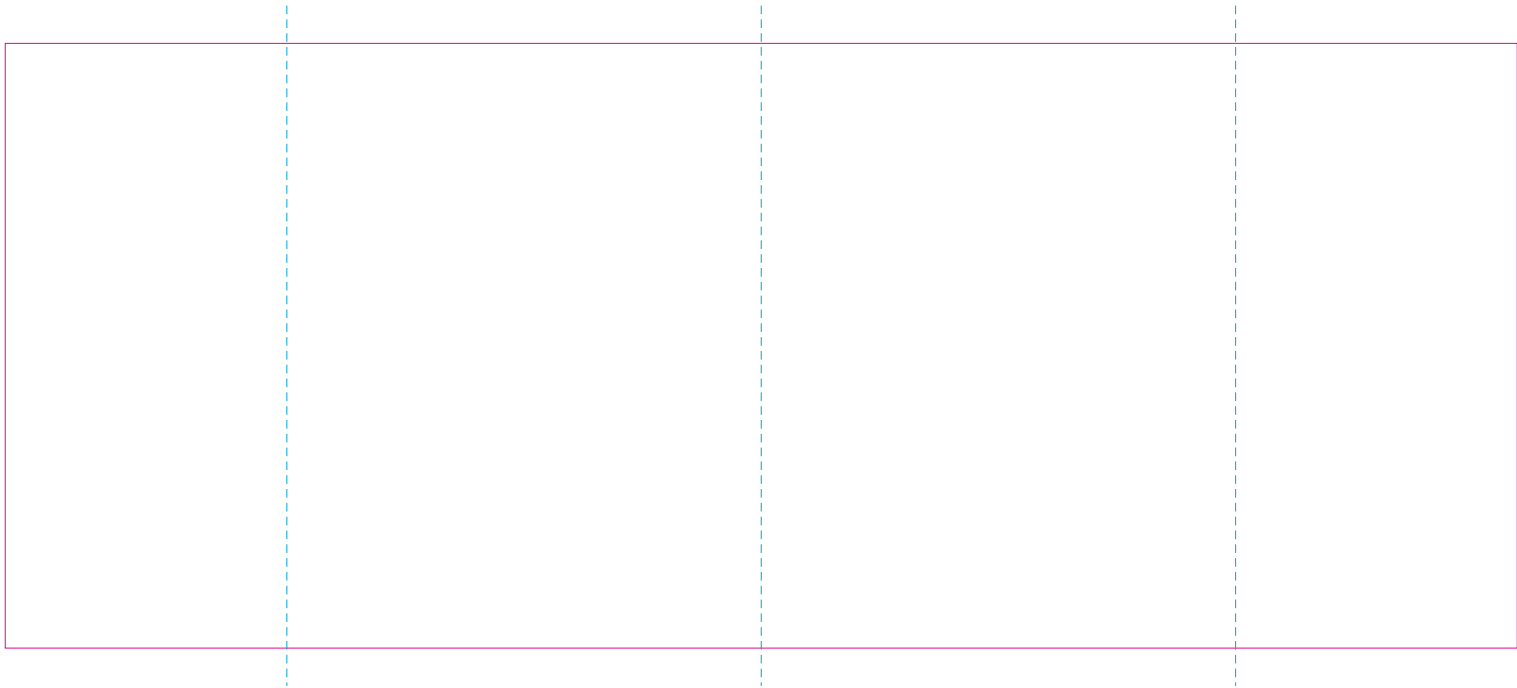

# RS

— Edge of graphics

- - - centerlines

resolution: min. 300 DPI

colours: CMYK

formats: TIFF, PDF, EPS, AI, CDR

The pink outline the maximum size of graphic visible on the product.

The blue dash line indicates the center line of the left, right and middle side of object.