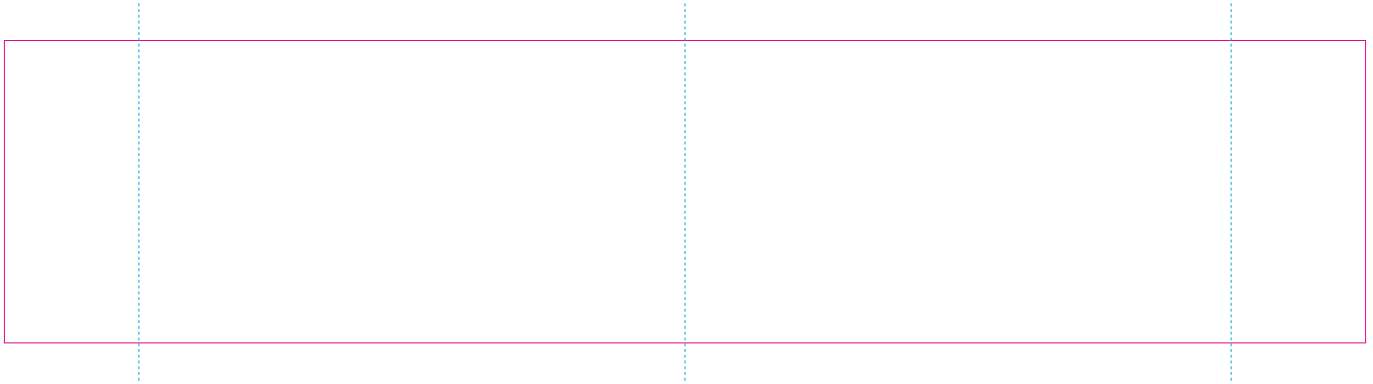

C

— Edge of graphics

- - - centerlines

resolution: min. 300 DPI

colours: CMYK

formats: TIFF, PDF, EPS, AI, CDR

The pink outline the maximum size of graphic visible on the product.

The blue dash line indicates the center line of the left, right and middle side of object.