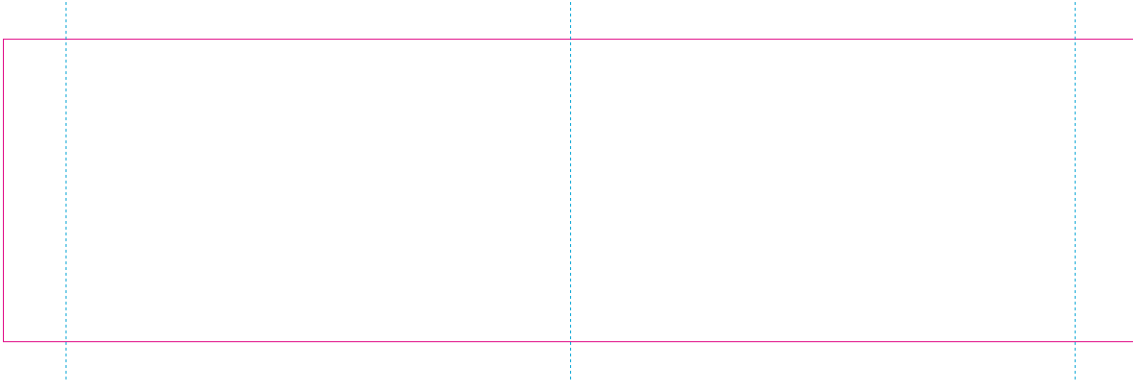

C

— Edge of graphics

- - - centerlines

resolution: min. 300 DPI

colours: CMYK

formats: TIFF, PDF, EPS, AI, CDR

The pink outline the maximum size of graphic visible on the product.

The blue dash line indicates the center line of the left, right and middle side of object.