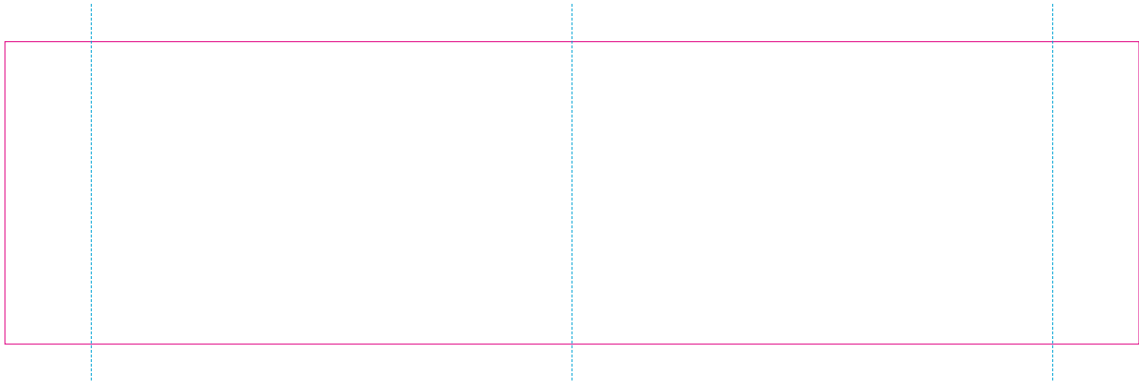

C

— Edge of graphics

- - - Centerlines

file format: vector

colours: in one color

formats: PDF, EPS, AI, CDR

The pink outline the maximum size of graphic visible on the product.

The blue dash line indicates the center line of the left, right and middle side of object.