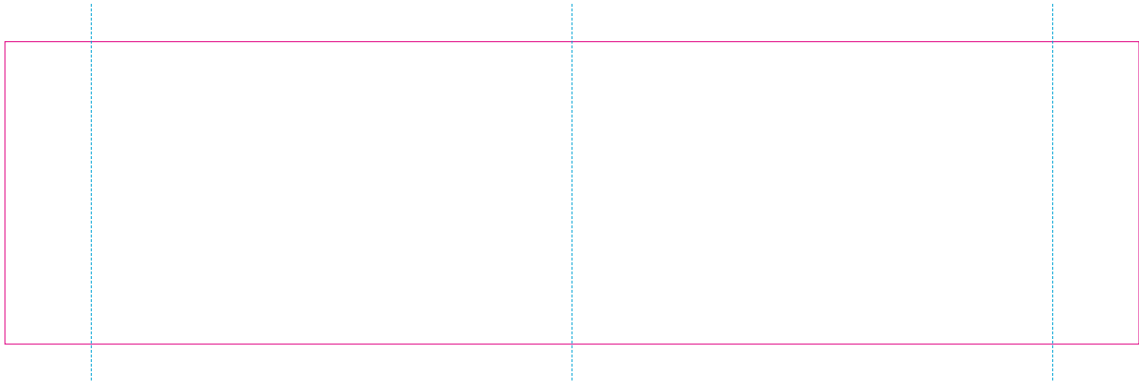

WPC

— Edge of graphics

- - - Centerlines

file format: vector
colours: in one color
formats: PDF, EPS, AI, CDR

The pink outline the maximum size of graphic visible on the product.
The blue dash line indicates the center line of the left, right and middle side of object.