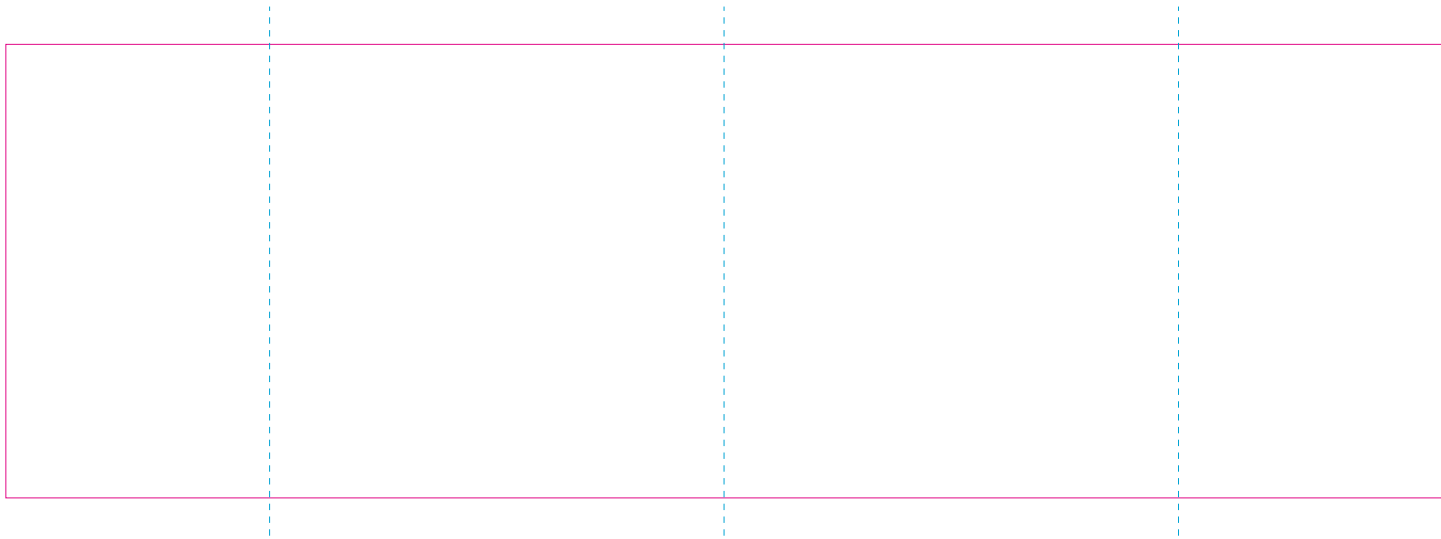

C

—— Edge of graphics

- - - - - centerlines

resolution: min. 300 DPI

colours: CMYK

formats: TIFF, PDF, EPS, AI, CDR

The pink outline the maximum size of graphic visible on the product.

The blue dash line indicates the center line of the left, right and middle side of object.