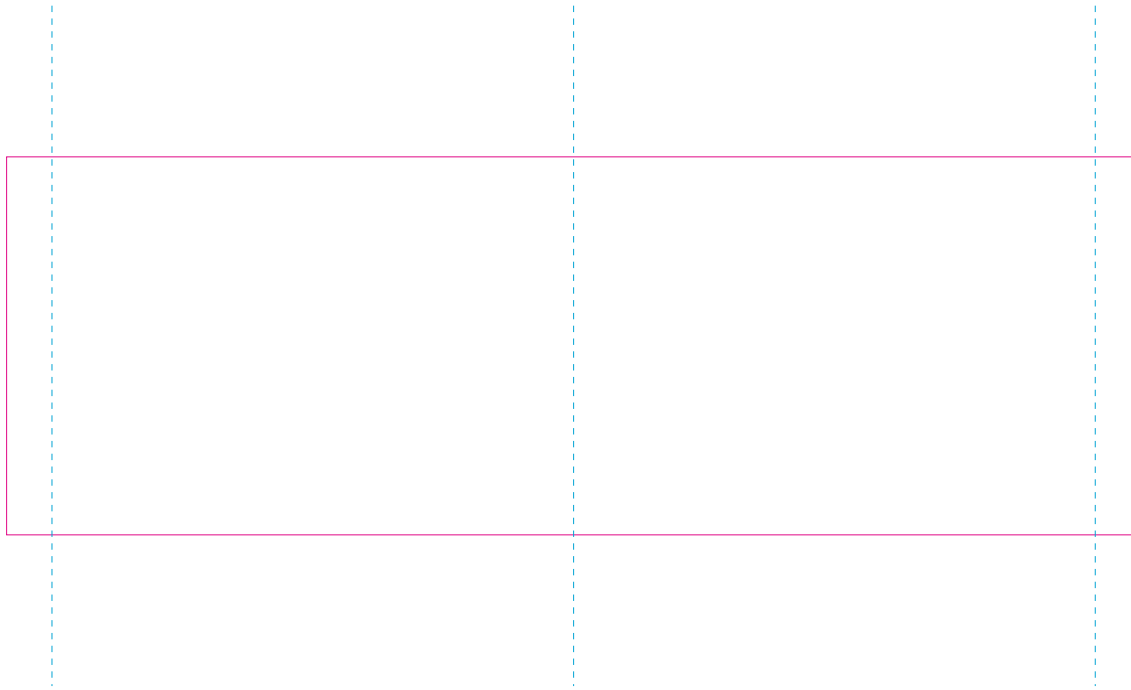

# RS

With rotary screen printing technology the product can only be printed on the opposite side of the handle, please do not position the design on the right or left handed side.

— Edge of graphic

- - - centerlines

resolution: min. 300 DPI  
colours: CMYK  
formats: TIFF, PDF, EPS, AI, CDR

The pink outline the maximum size of graphic visible on the product.  
The blue dash line indicates the center line of the left, right and middle side of object.