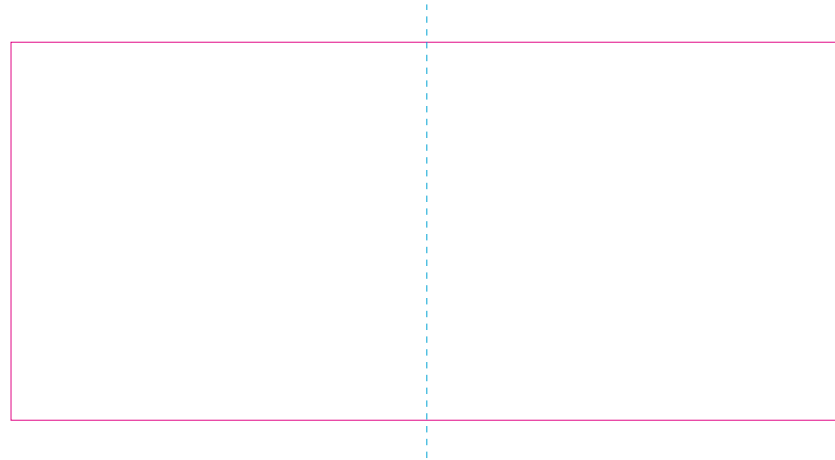

ER 1

———— Edge of graphics

----- centerlines

resolution: min. 300 DPI

colours: CMYK

formats: TIFF, PDF, EPS, AI, CDR

The pink outline the maximum size of graphic visible on the product.

The blue dash line indicates the center line of the left, right and middle side of object.