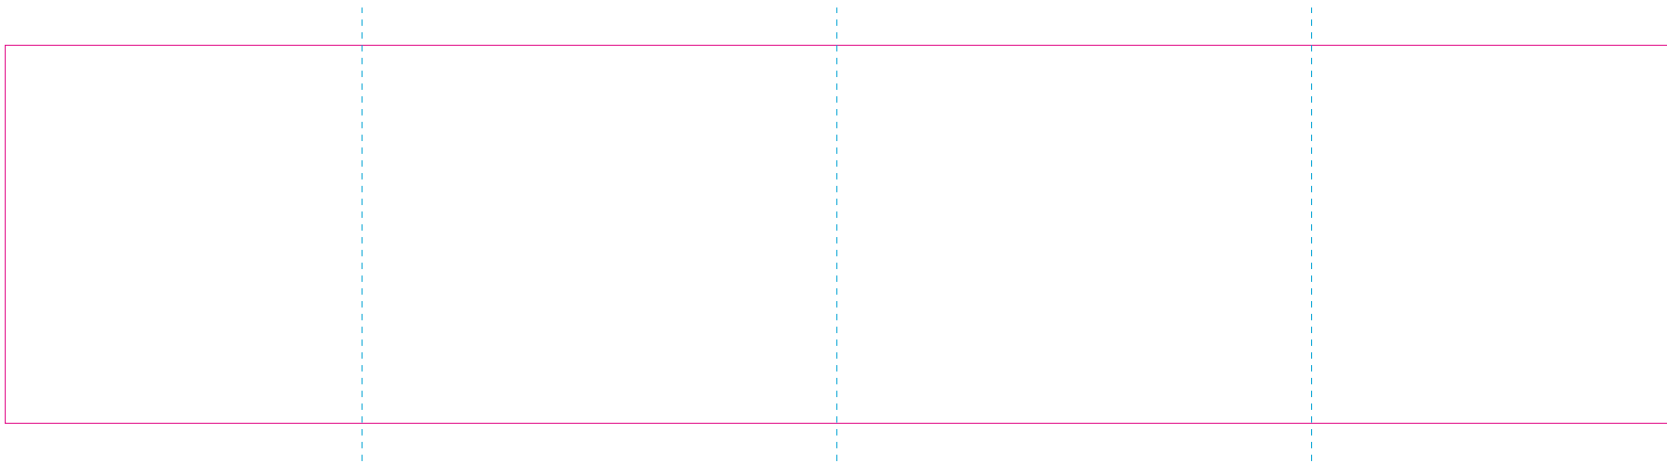

ER 2

—— Edge of graphics

----- centerlines

resolution: min. 300 DPI

colours: CMYK

formats: TIFF, PDF, EPS, AI, CDR

The pink outline the maximum size of graphic visible on the product.

The blue dash line indicates the center line of the left, right and middle side of object.