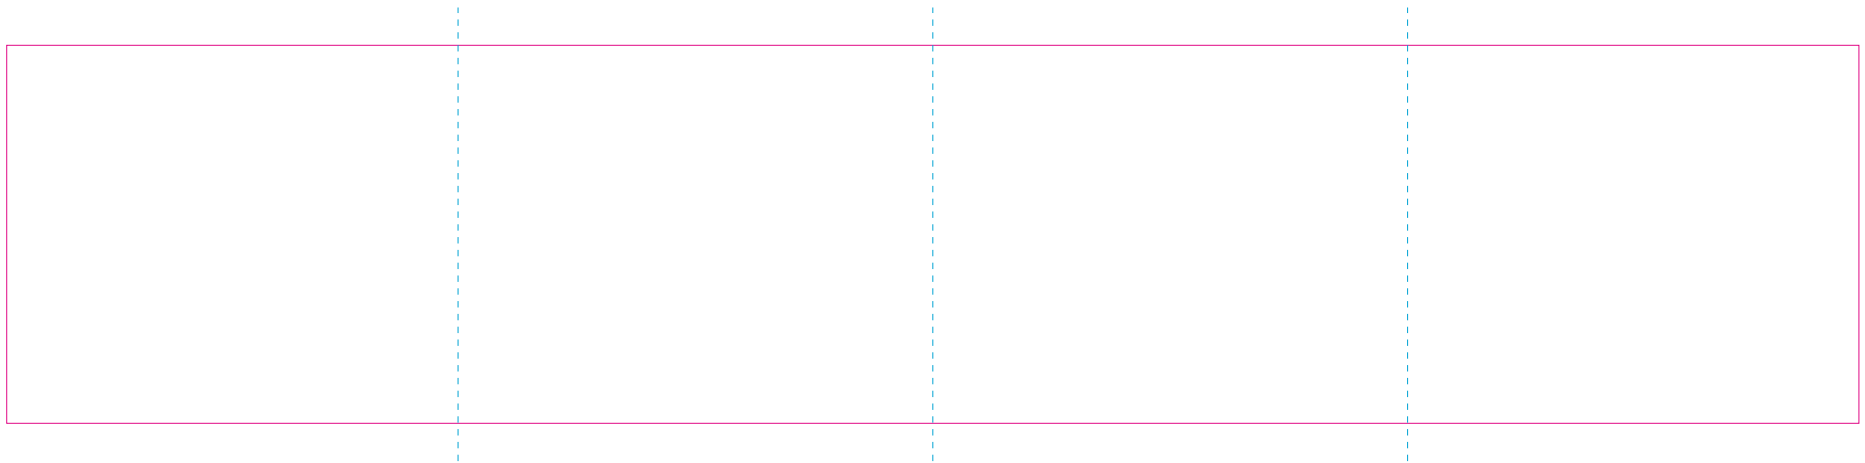

RS

— Edge of graphics

- - - centerlines

resolution: min. 300 DPI

colours: CMYK

formats: TIFF, PDF, EPS, AI, CDR

The pink outline the maximum size of graphic visible on the product.

The blue dash line indicates the center line of the left, right and middle side of object.