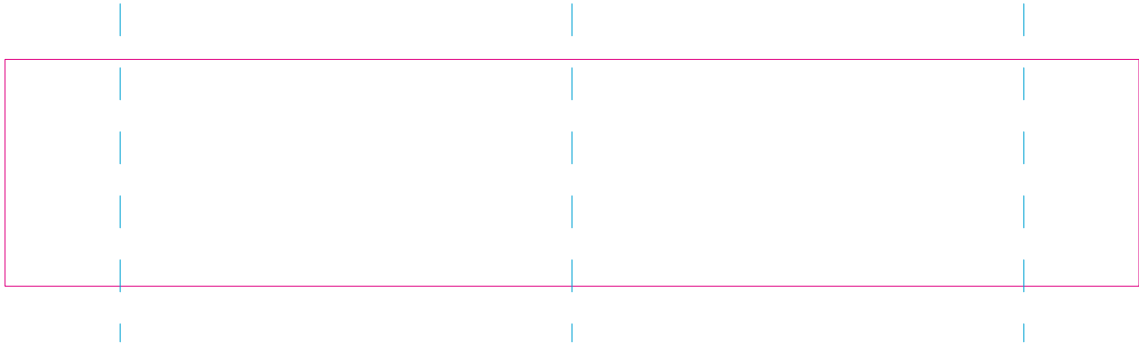

C

—— Edge of graphics

----- centerlines

resolution: min. 300 DPI

colours: CMYK

formats: TIFF, PDF, EPS, AI, CDR

The pink outline the maximum size of graphic visible on the product.

The blue dash line indicates the center line of the left, right and middle side of object.