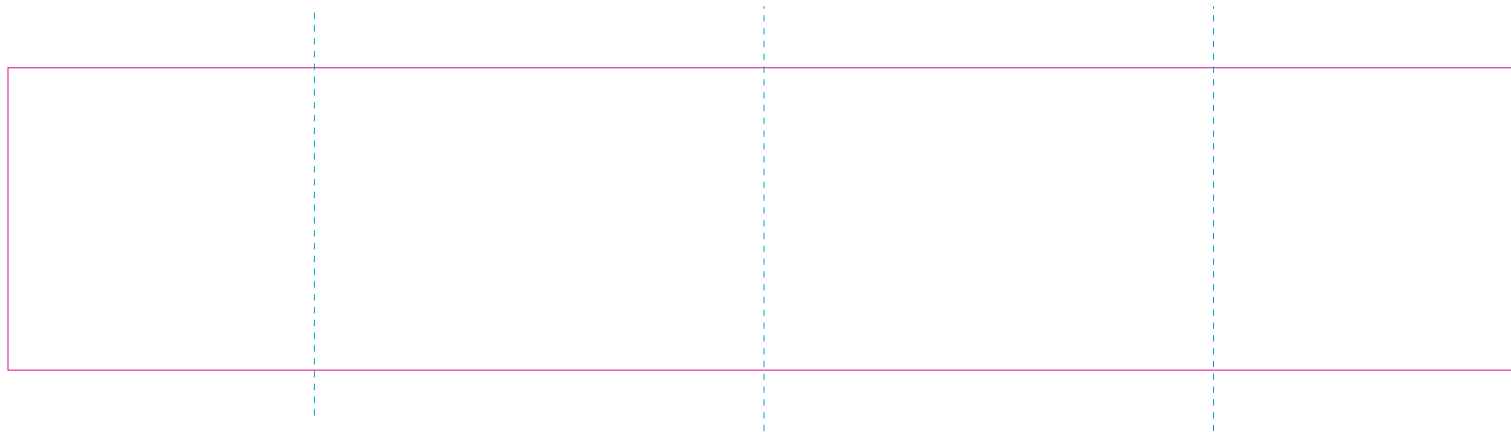

RS

— Edge of graphics

- - - Centerlines

file format: vector  
colours: in one color  
formats: PDF, EPS, AI, CDR

The pink outline the maximum size of graphic visible on the product.  
The blue dash line indicates the center line of the left, right and middle side of object.