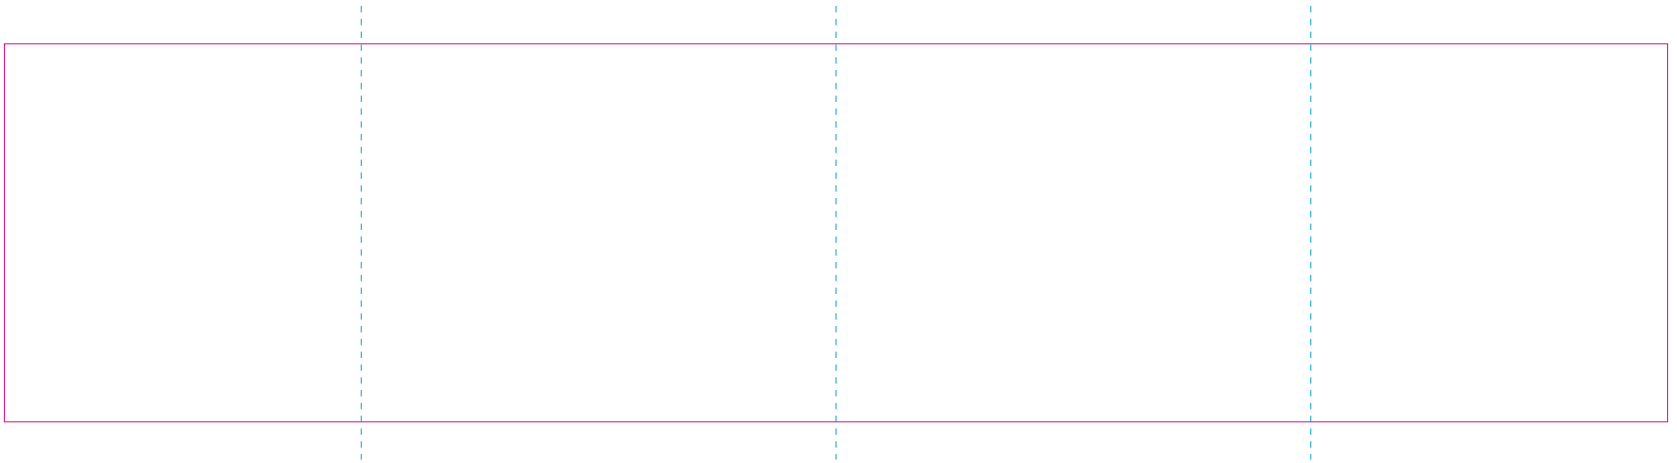

ER 2

—— Edge of graphics

----- centerlines

resolution: min. 300 DPI

colours: CMYK

formats: TIFF, PDF, EPS, AI, CDR

The pink outline the maximum size of graphic visible on the product.

The blue dash line indicates the center line of the left, right and middle side of object.