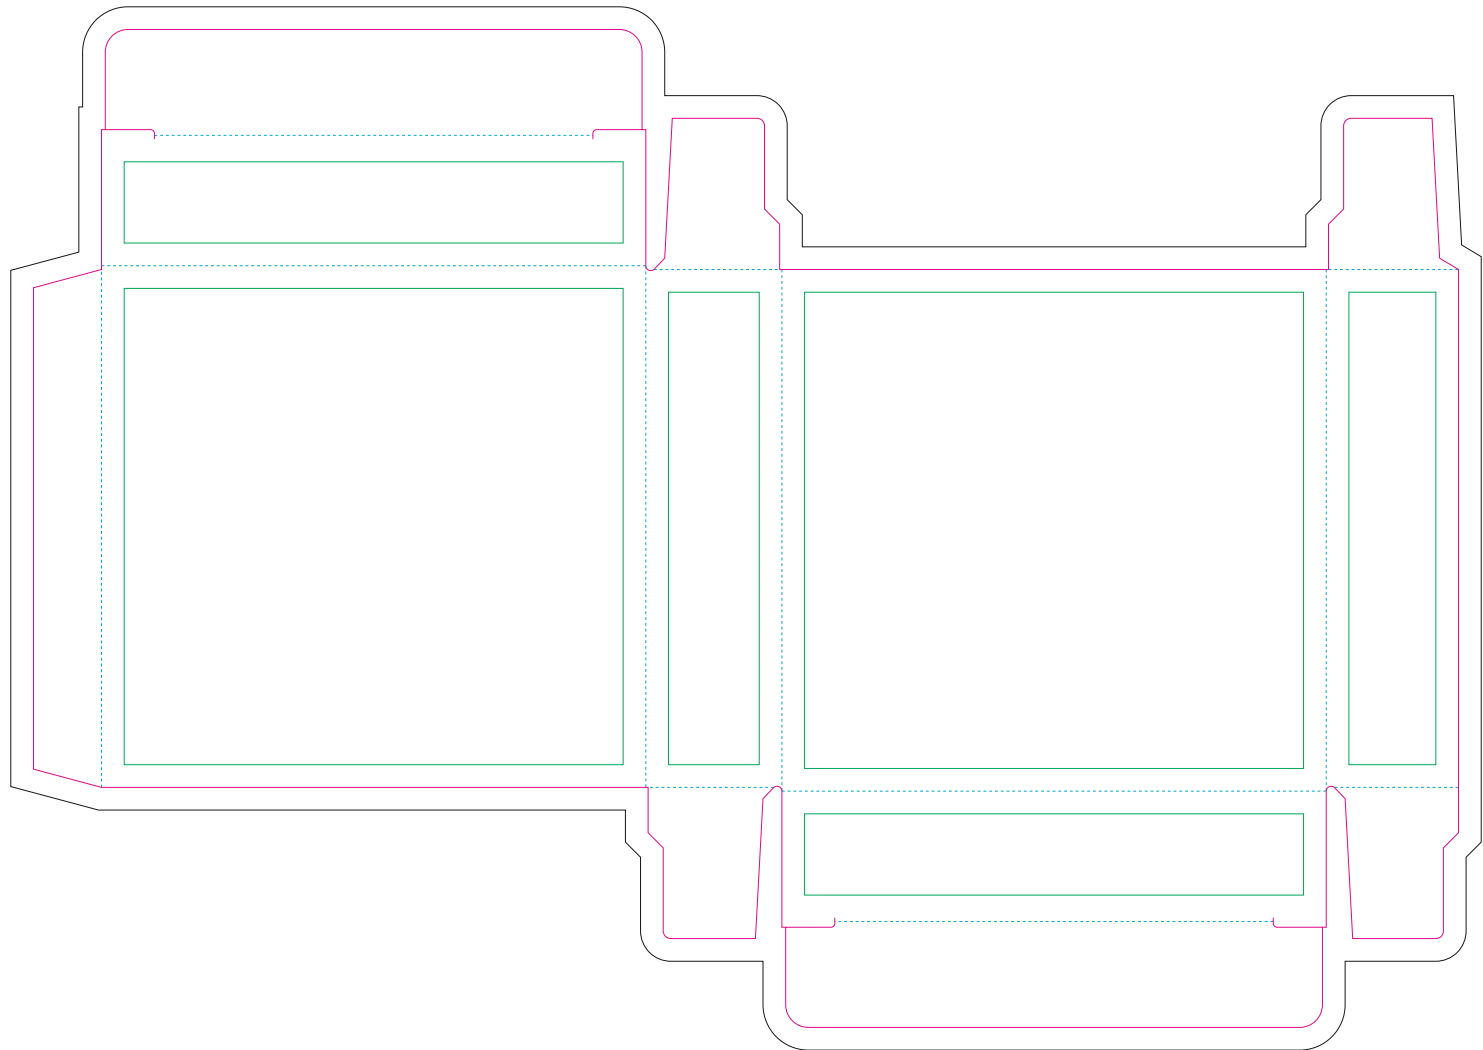

Paperboard box

- Margin
- Edge of product
- Bleed limit 3-3 mm (background must fill it)
- - - - - Fold line

resolution: min. 300 DPI
colours: CMYK
formats: TIFF, PDF, EPS, AI, CDR

The green line indicates the area all non-background object-texts, logos, etc.
The pink outline the maximum size of graphic visible on the product.
The black line indicates the size of the required graphics including bleed.
The blue line indicates the folding.