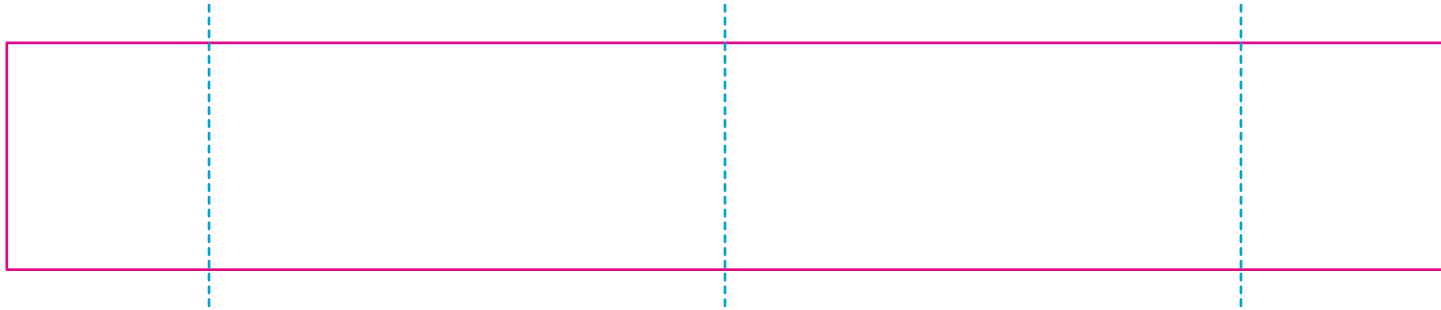

ER2

—— Edge of graphics

----- centerlines

resolution: min. 300 DPI

colours: CMYK

formats: TIFF, PDF, EPS, AI, CDR

The pink outline the maximum size of graphic visible on the product.

The blue dash line indicates the center line of the left, right and middle side of object.