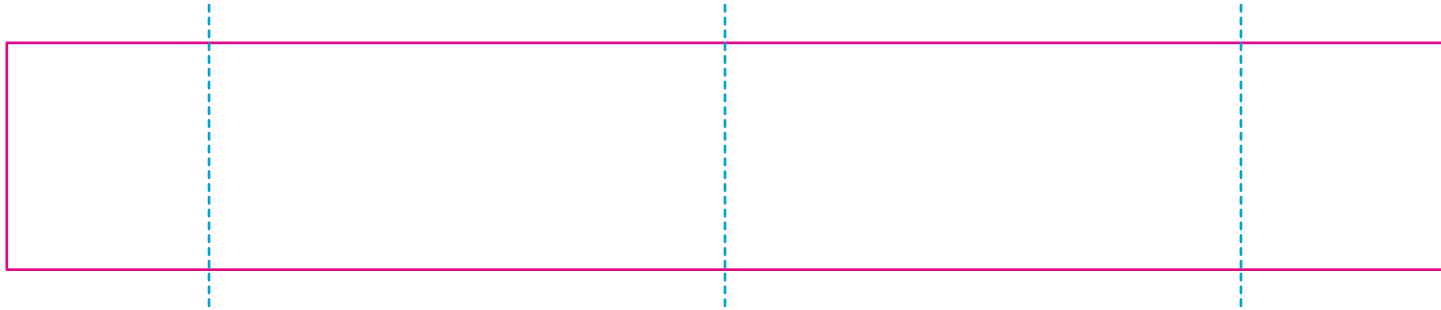

# ER2

—— Edge of graphics

----- centerlines

resolution: min. 300 DPI

colours: CMYK

formats: TIFF, PDF, EPS, AI, CDR

The pink outline the maximum size of graphic visible on the product.

The blue dash line indicates the center line of the left, right and middle side of object.