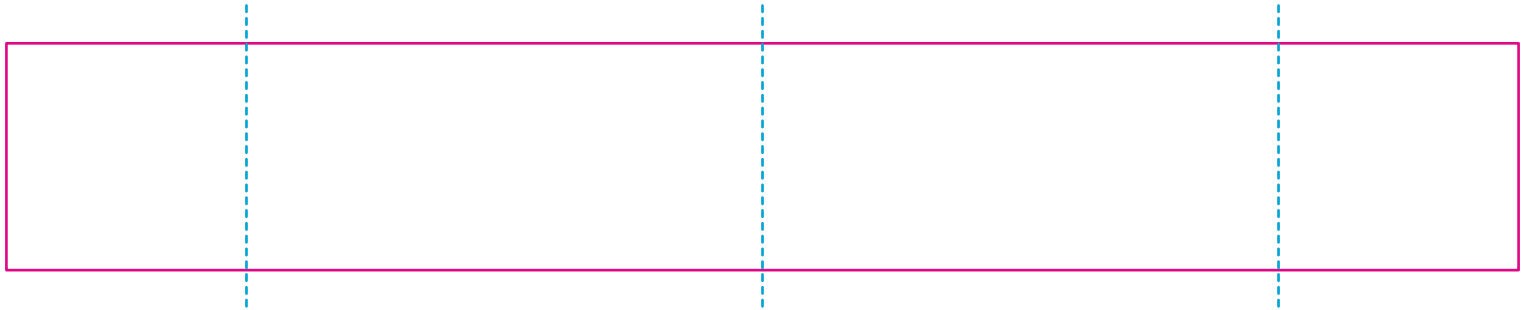

RS

— Edge of graphics

- - - centerlines

resolution: min. 300 DPI

colours: CMYK

formats: TIFF, PDF, EPS, AI, CDR

The pink outline the maximum size of graphic visible on the product.

The blue dash line indicates the center line of the left, right and middle side of object.