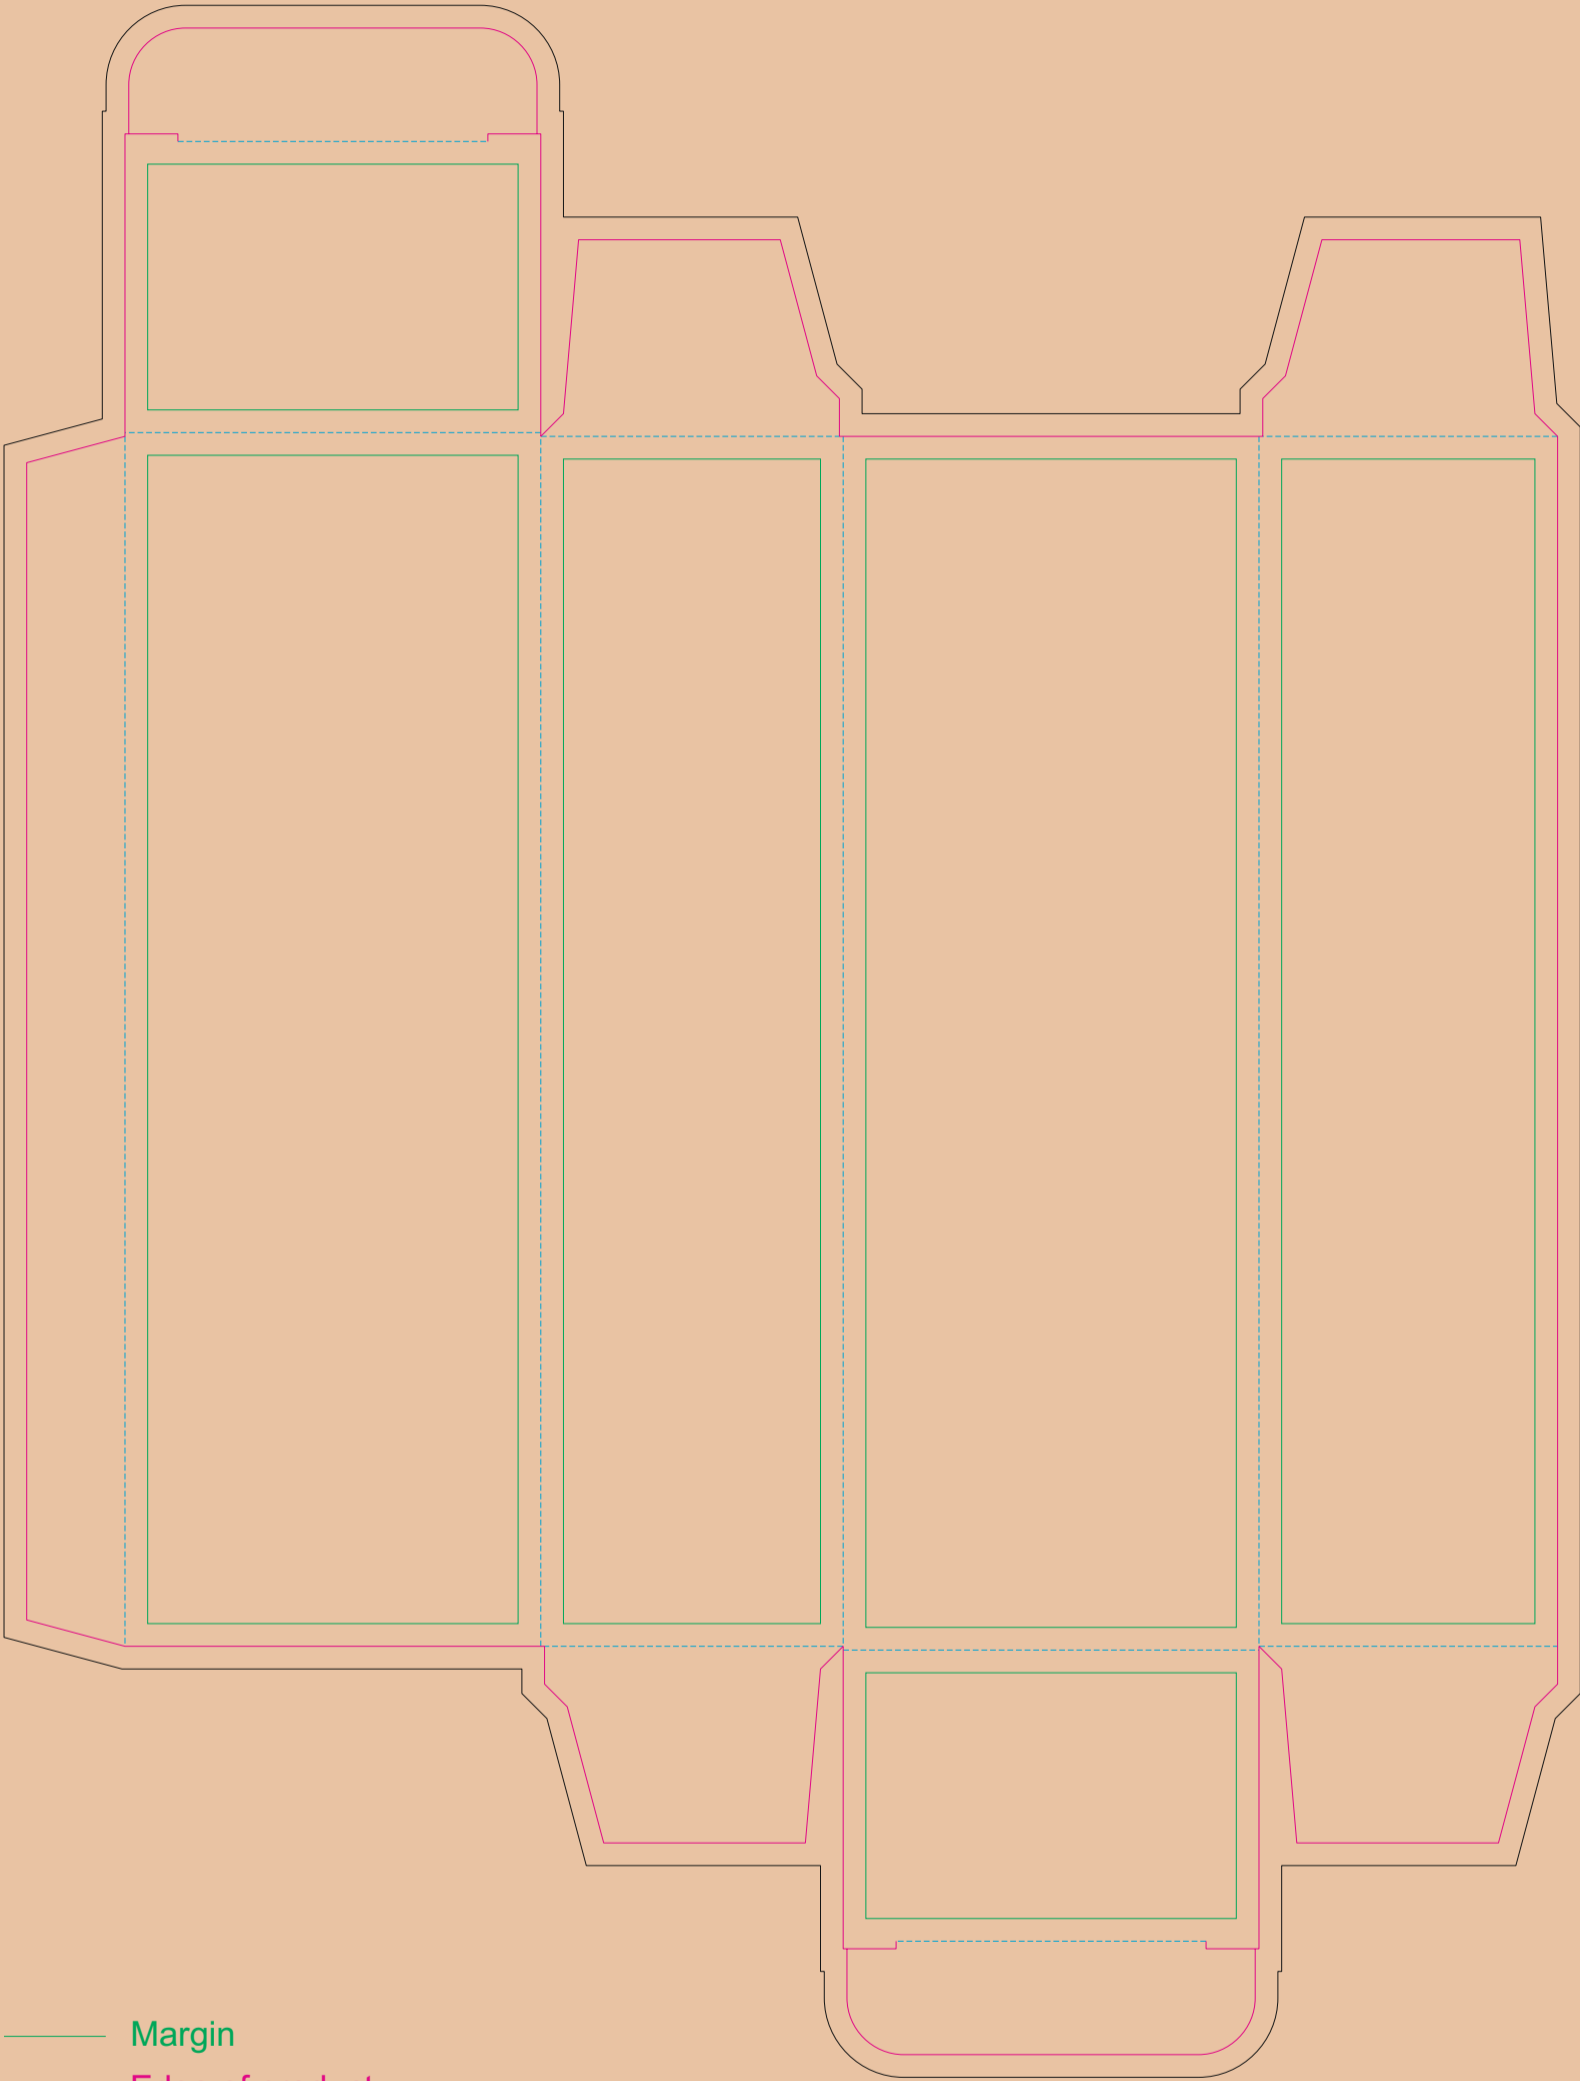

Kraft paperboard box

- Margin
- Edge of product
- Bleed limit 3-3 mm (background must fill it)
- - - - - Fold line

resolution: min. 300 DPI
colours: CMYK
formats: TIFF, PDF, EPS, AI, CDR

The green line indicates the area all non-background object-texts, logos, etc.
The pink outline the maximum size of graphic visible on the product.
The black line indicates the size of the required graphics including bleed.
The blue line indicates the folding.