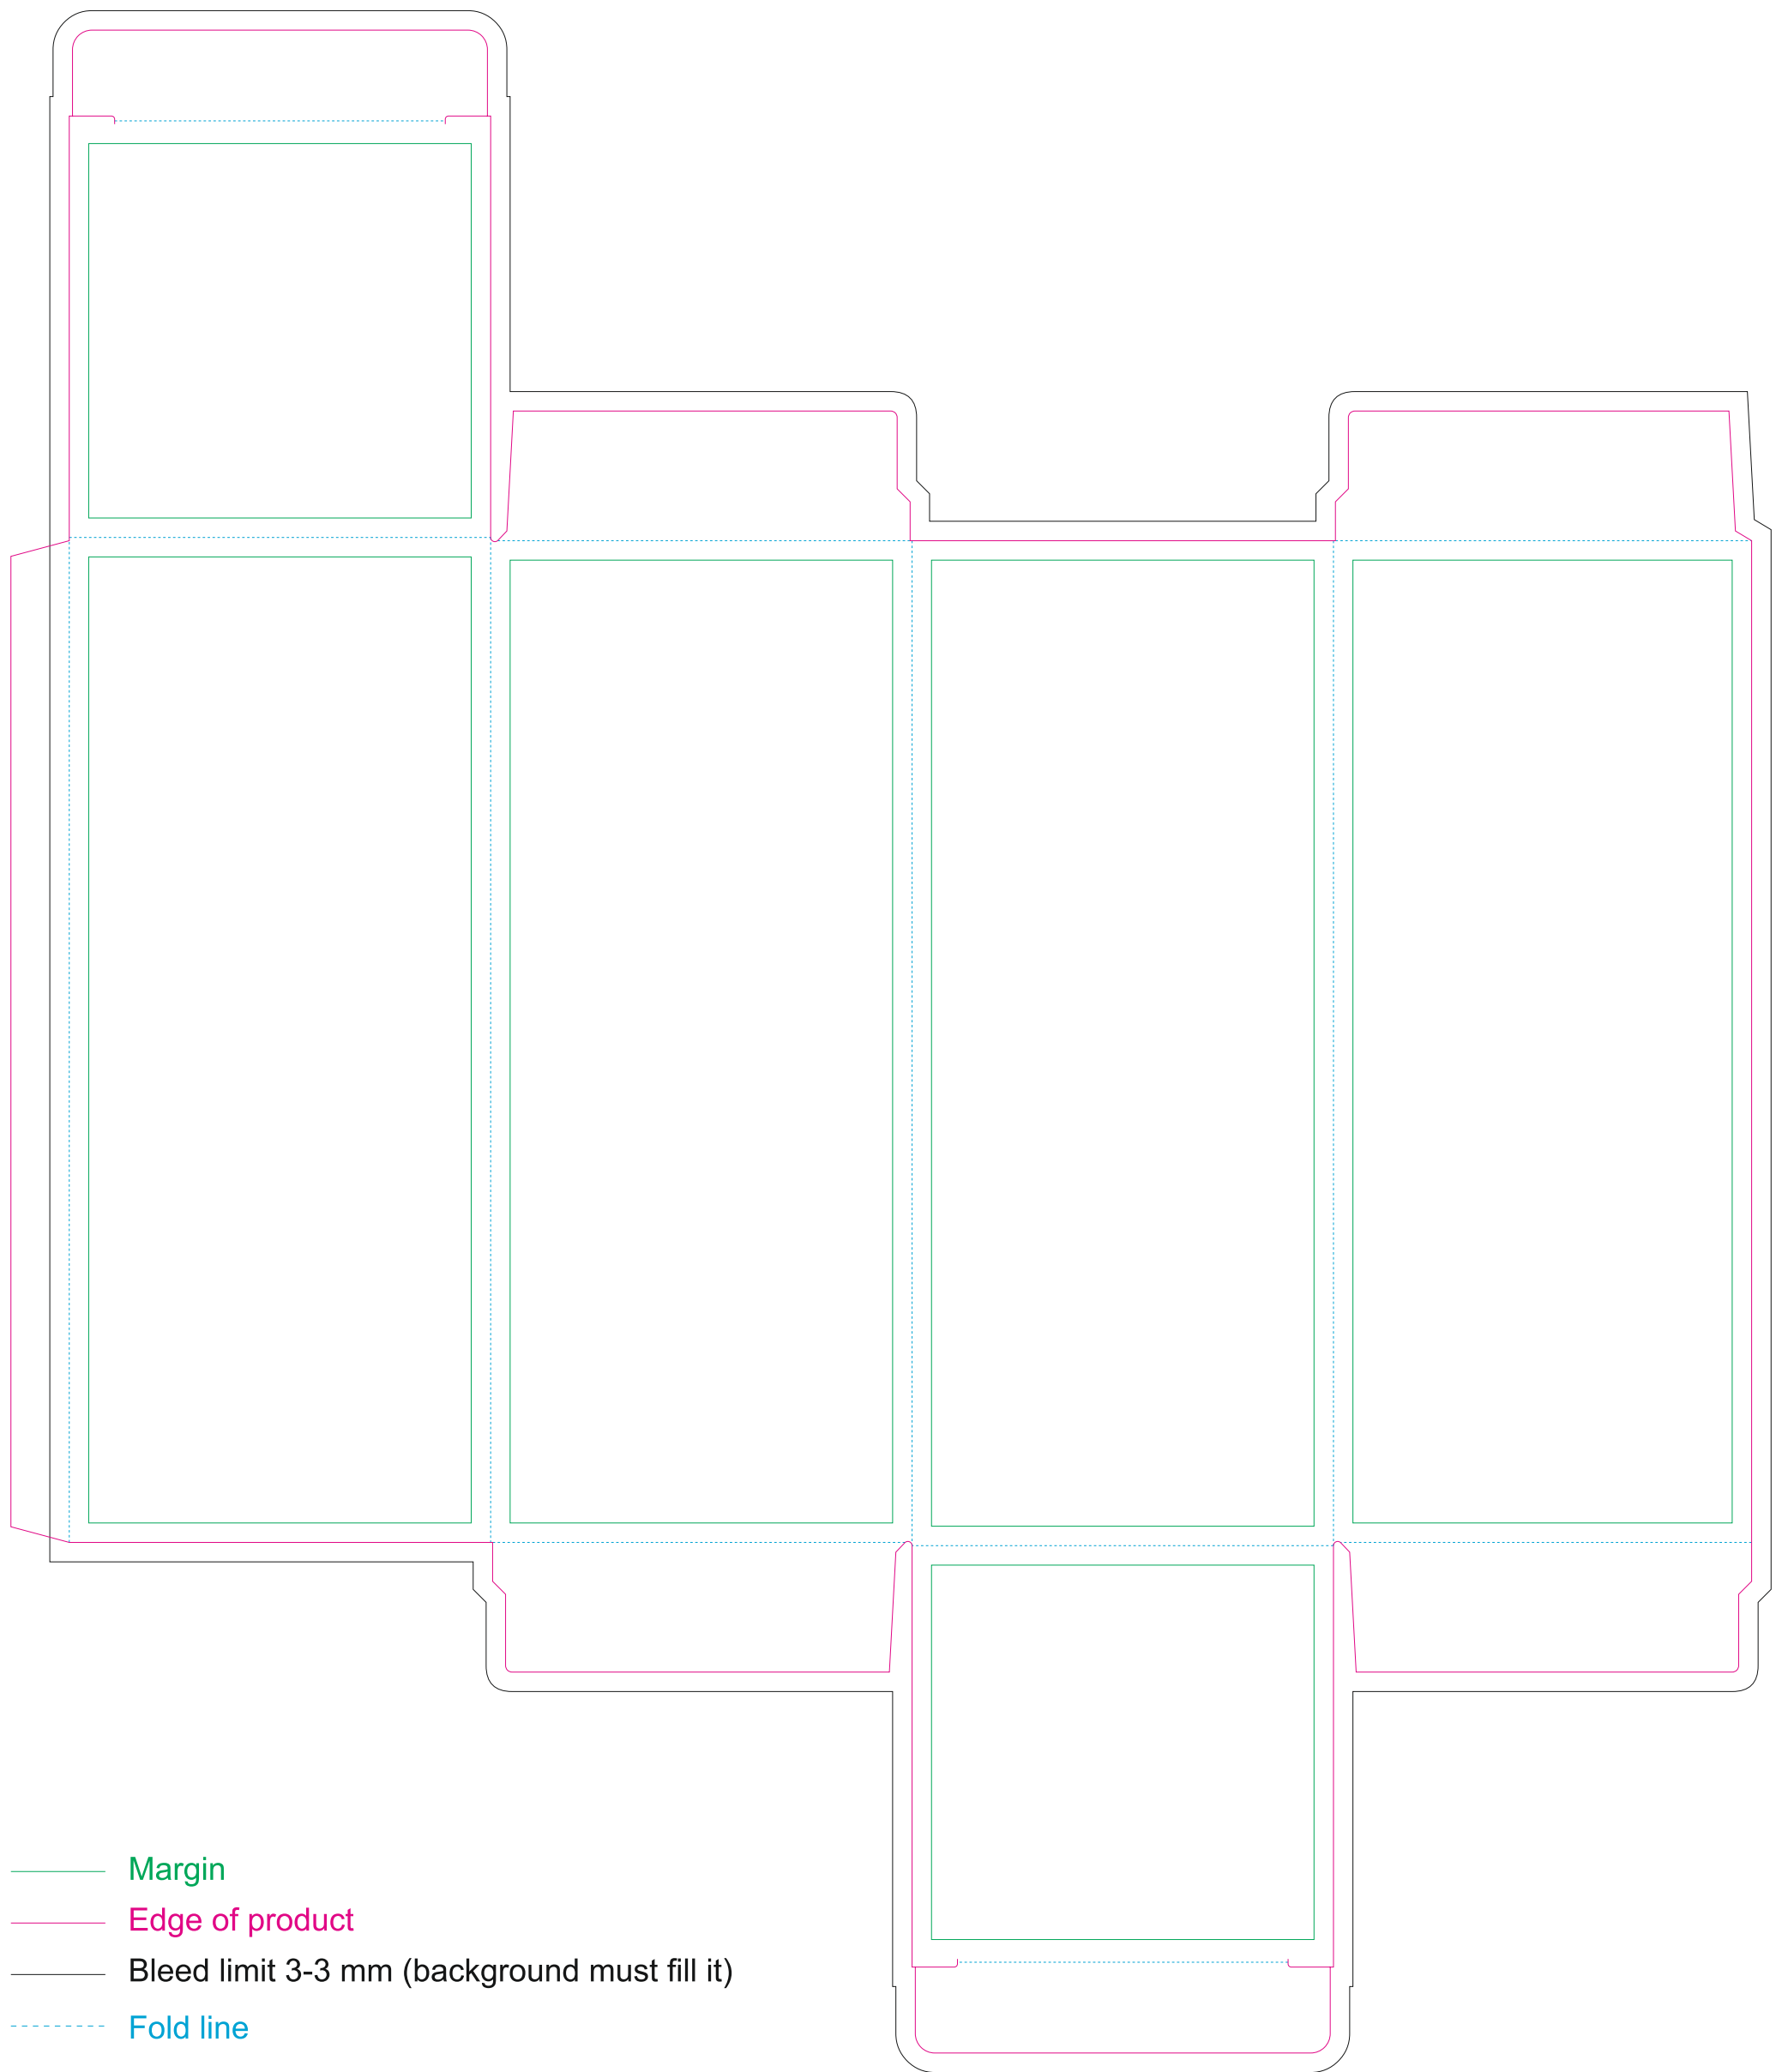

Paperboard box

resolution: min. 300 DPI
colours: CMYK
formats: TIFF, PDF, EPS, AI, CDR

The green line indicates the area all non-background object-texts, logos, etc.
The pink outline the maximum size of graphic visible on the product.
The black line indicates the size of the required graphics including bleed.
The blue line indicates the folding.