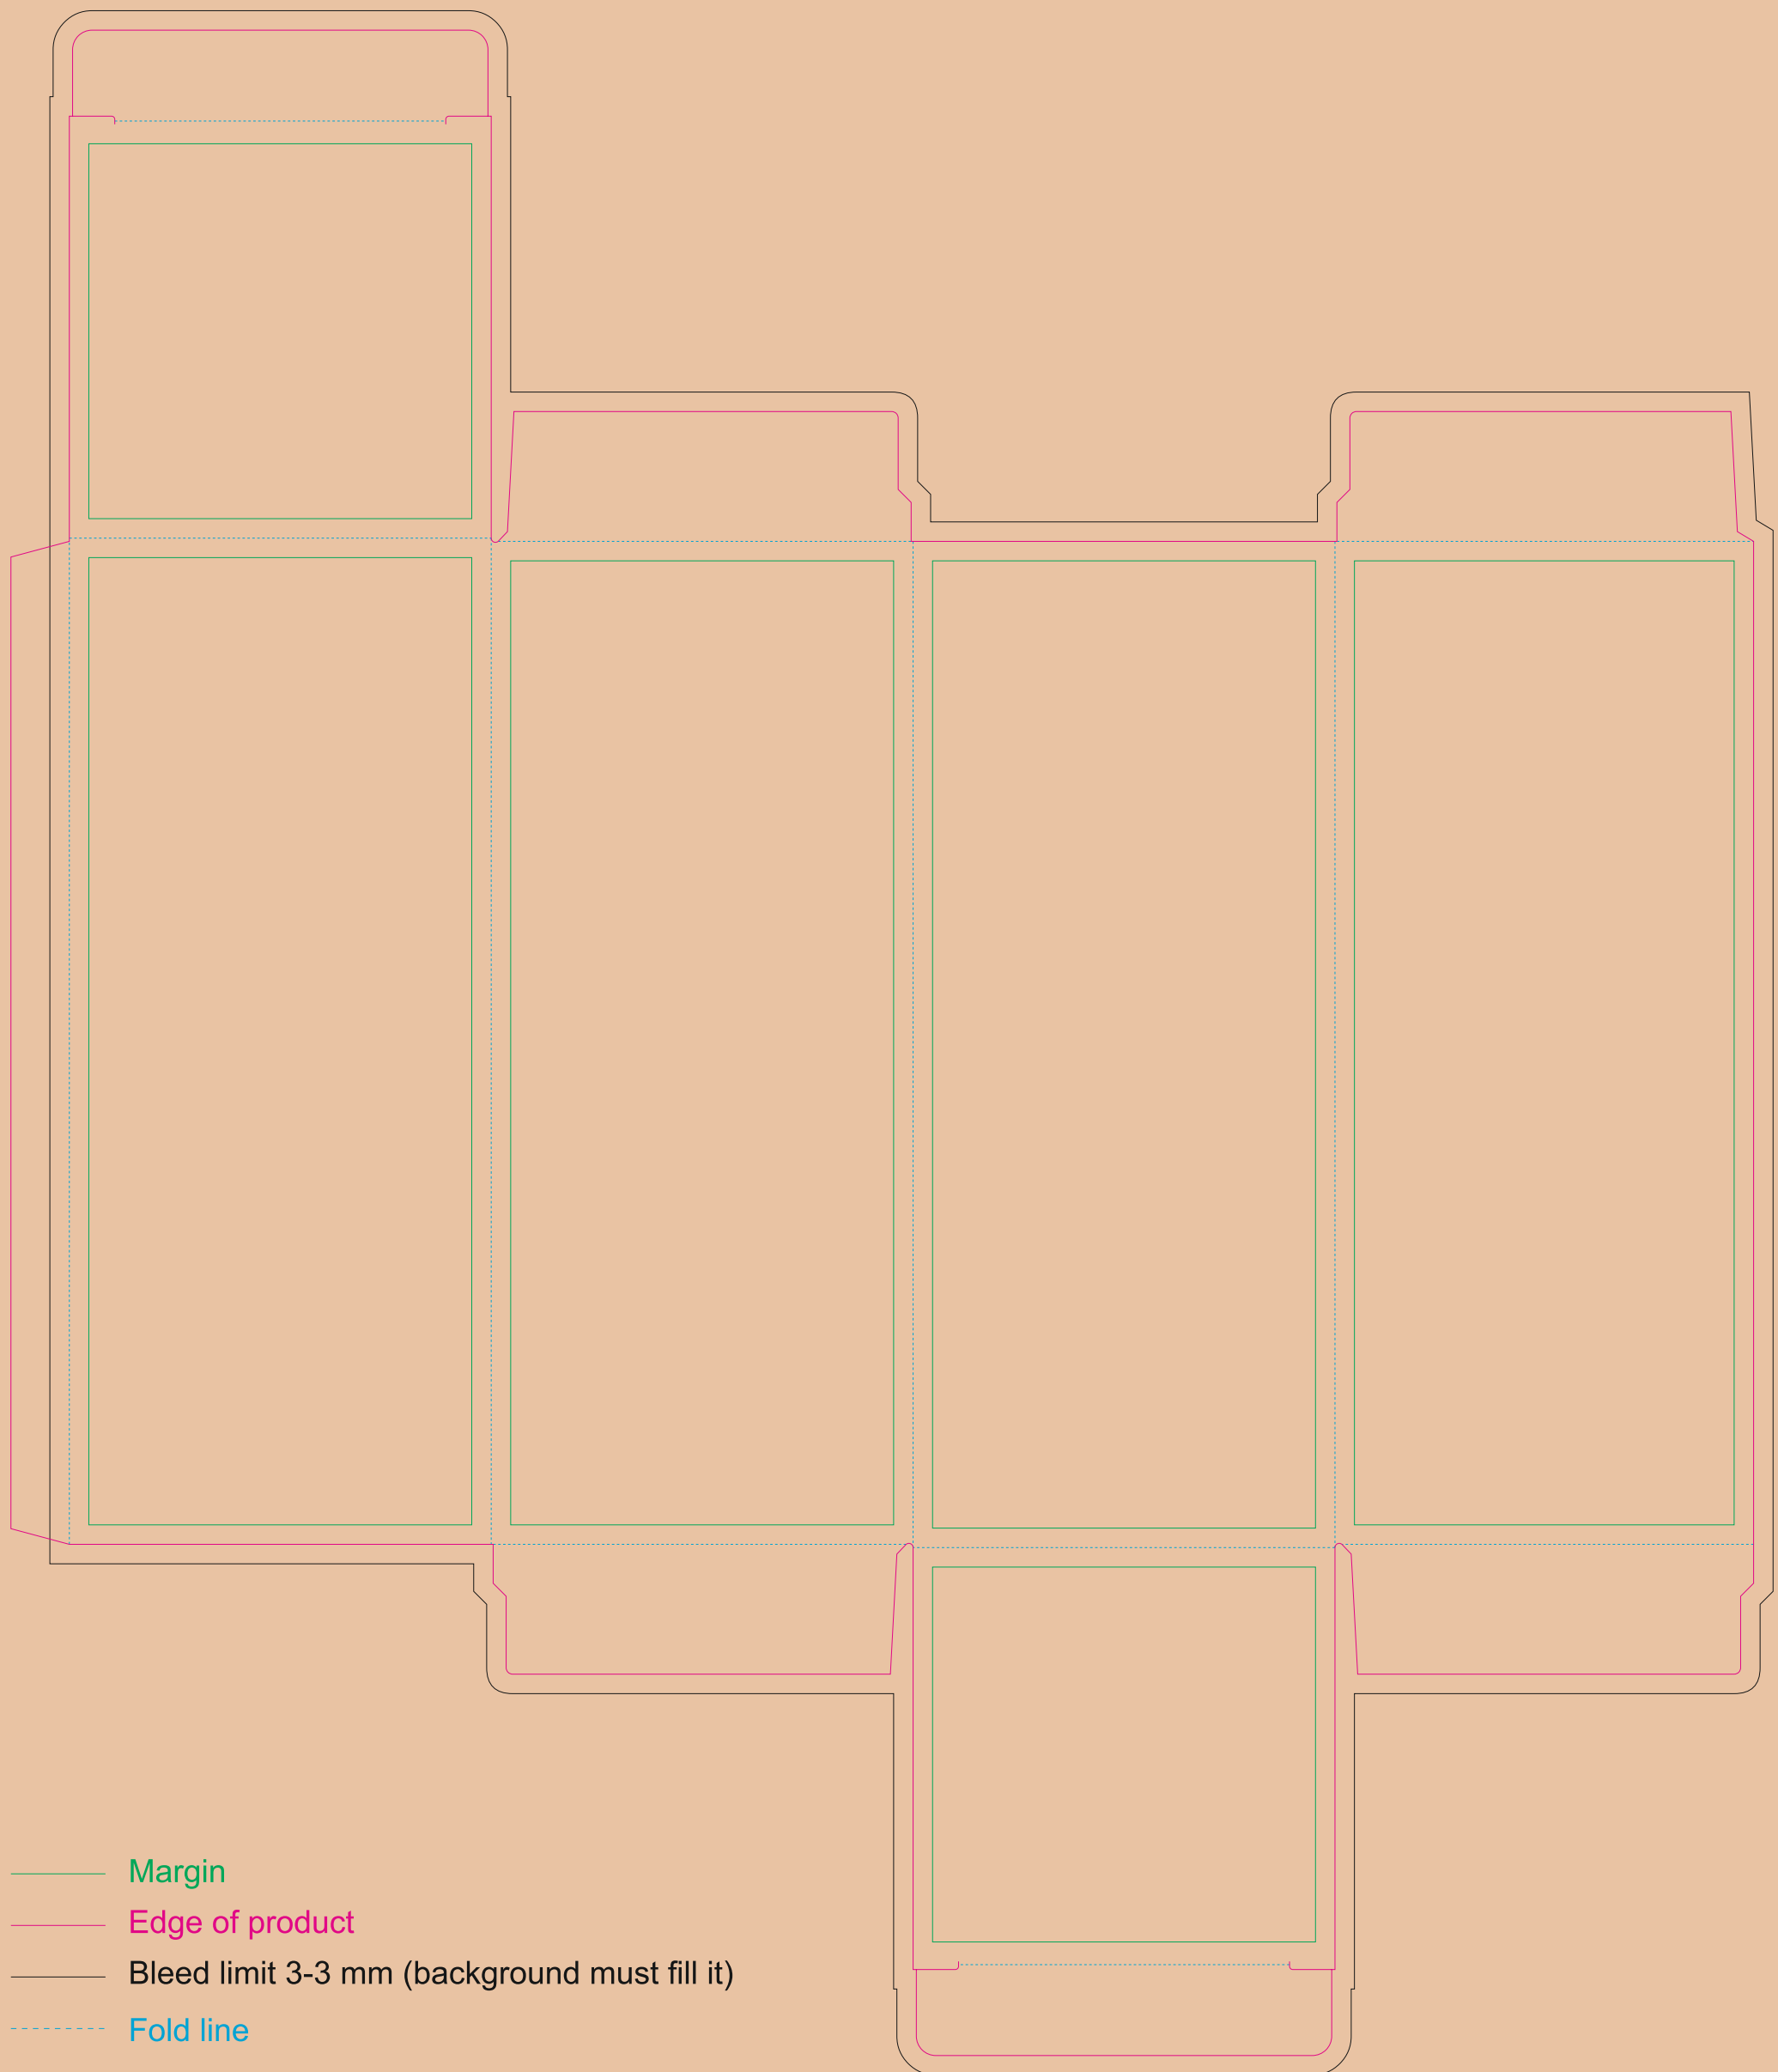

# Kraft Paperboard box

- Margin
- Edge of product
- Bleed limit 3-3 mm (background must fill it)
- - - - - Fold line

resolution: min. 300 DPI  
colours: CMYK  
formats: TIFF, PDF, EPS, AI, CDR

The green line indicates the area all non-background object-texts, logos, etc.  
The pink outline the maximum size of graphic visible on the product.  
The black line indicates the size of the required graphics including bleed.  
The blue line indicates the folding.