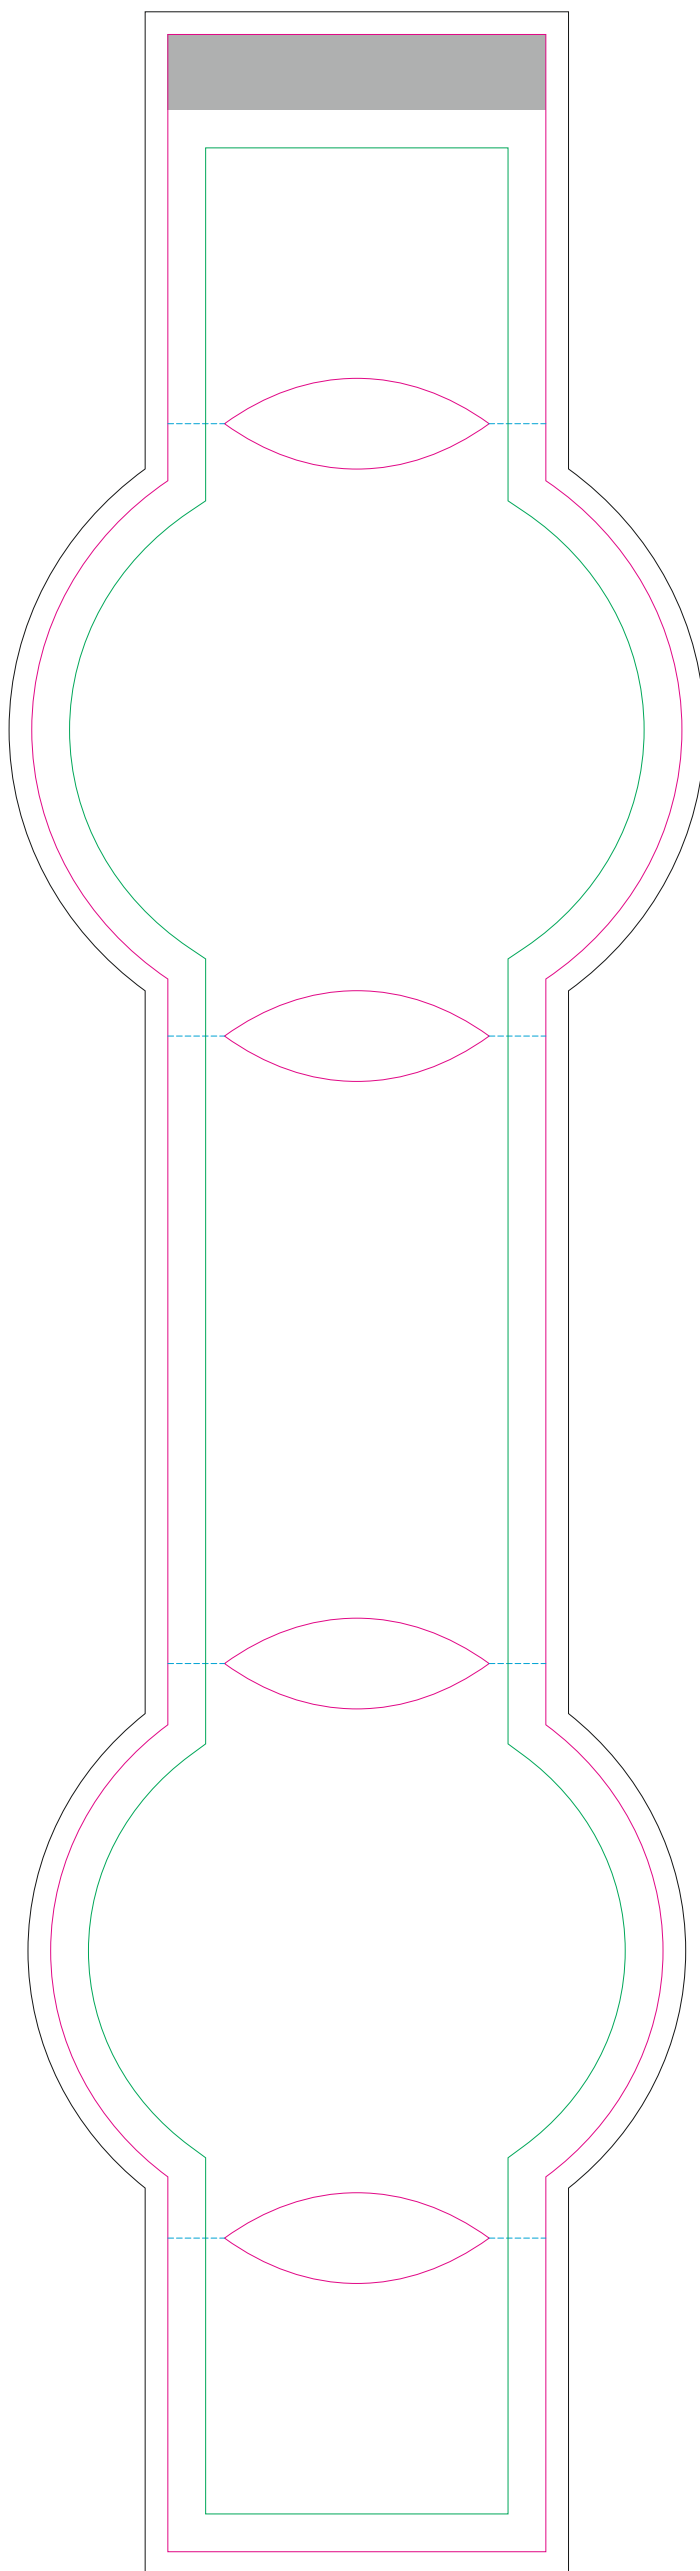

# PAPER RING

TOP

FRONT

BOTTOM

- Margin
- Edge of product
- Bleed limit 3-3 mm (background must fill it)
- - - - Fold line

resolution: min. 300 DPI  
colours: CMYK  
formats: TIFF, PDF, EPS, AI, CDR

The green line indicates the area all non-background object-texts, logos, etc.  
The pink outline the maximum size of graphic visible on the product.  
The black line indicates the size of the required graphics including bleed.  
The blue line indicates the folding.