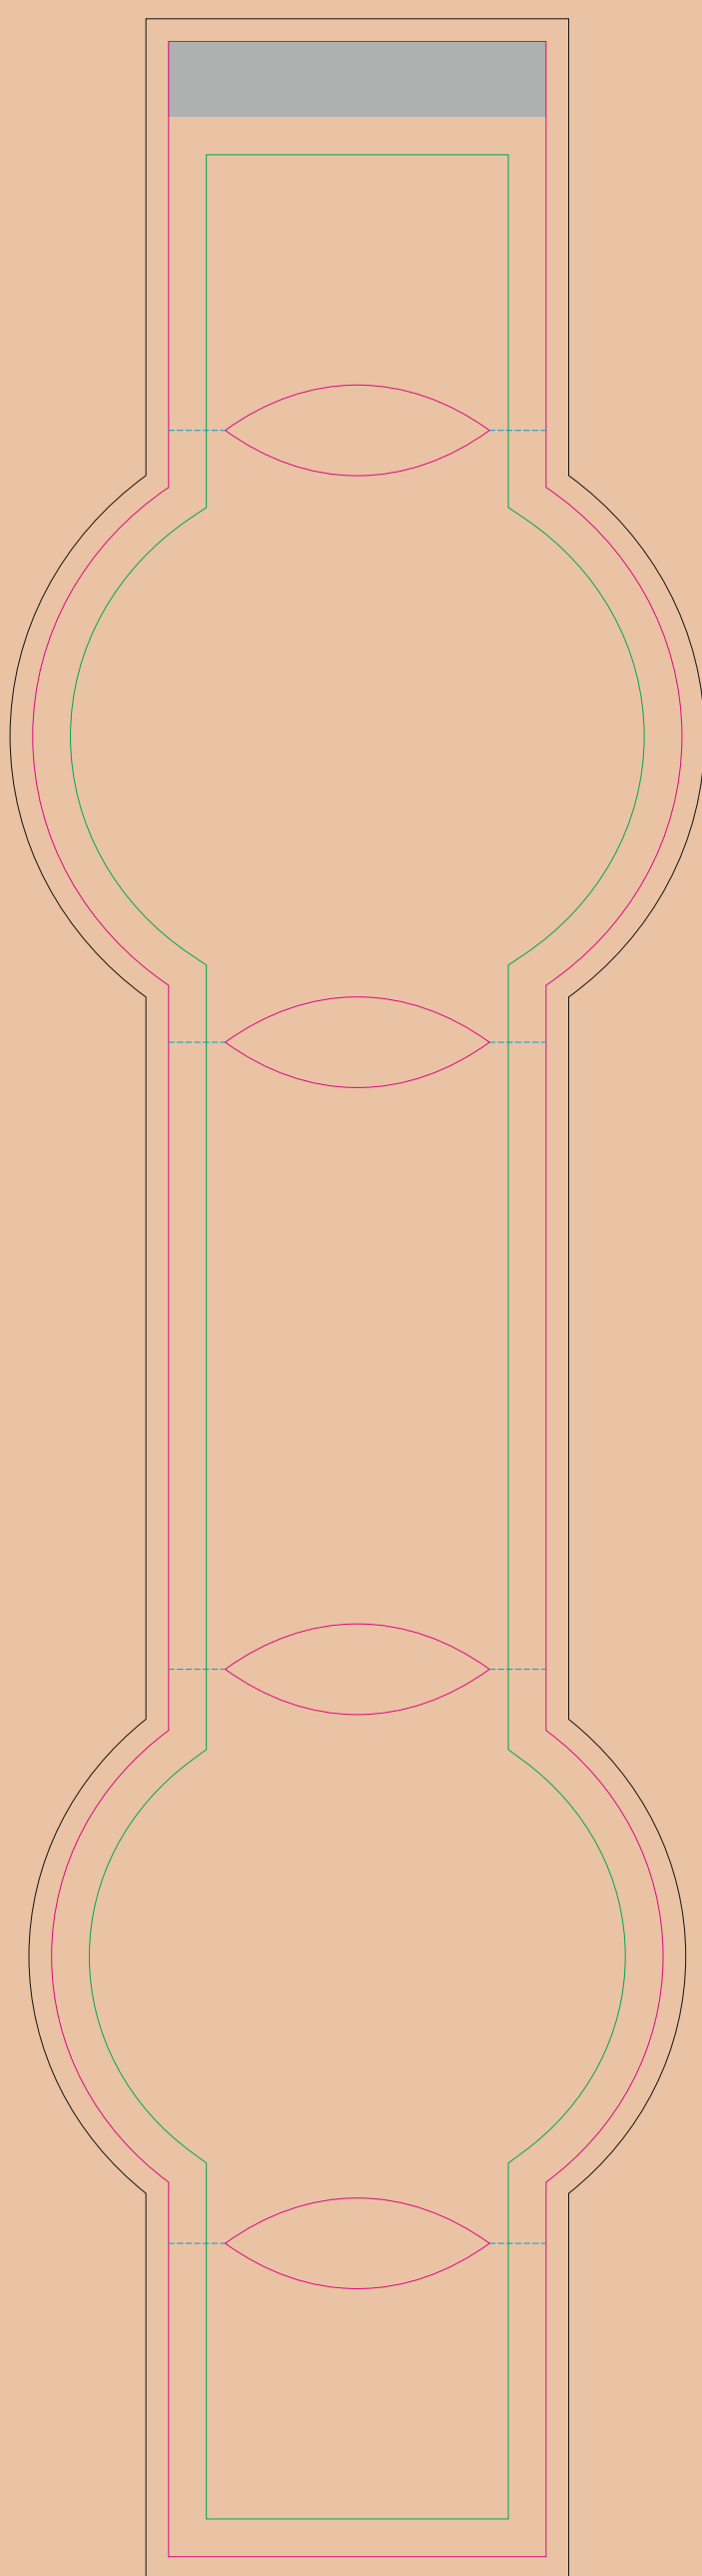

KRAFT PAPER RING

TOP

FRONT

BOTTOM

- Margin
- Edge of product
- Bleed limit 3-3 mm (background must fill it)
- - - - Fold line

resolution: min. 300 DPI
colours: CMYK
formats: TIFF, PDF, EPS, AI, CDR

The green line indicates the area all non-background object-texts, logos, etc.
The pink outline the maximum size of graphic visible on the product.
The black line indicates the size of the required graphics including bleed.
The blue line indicates the folding.