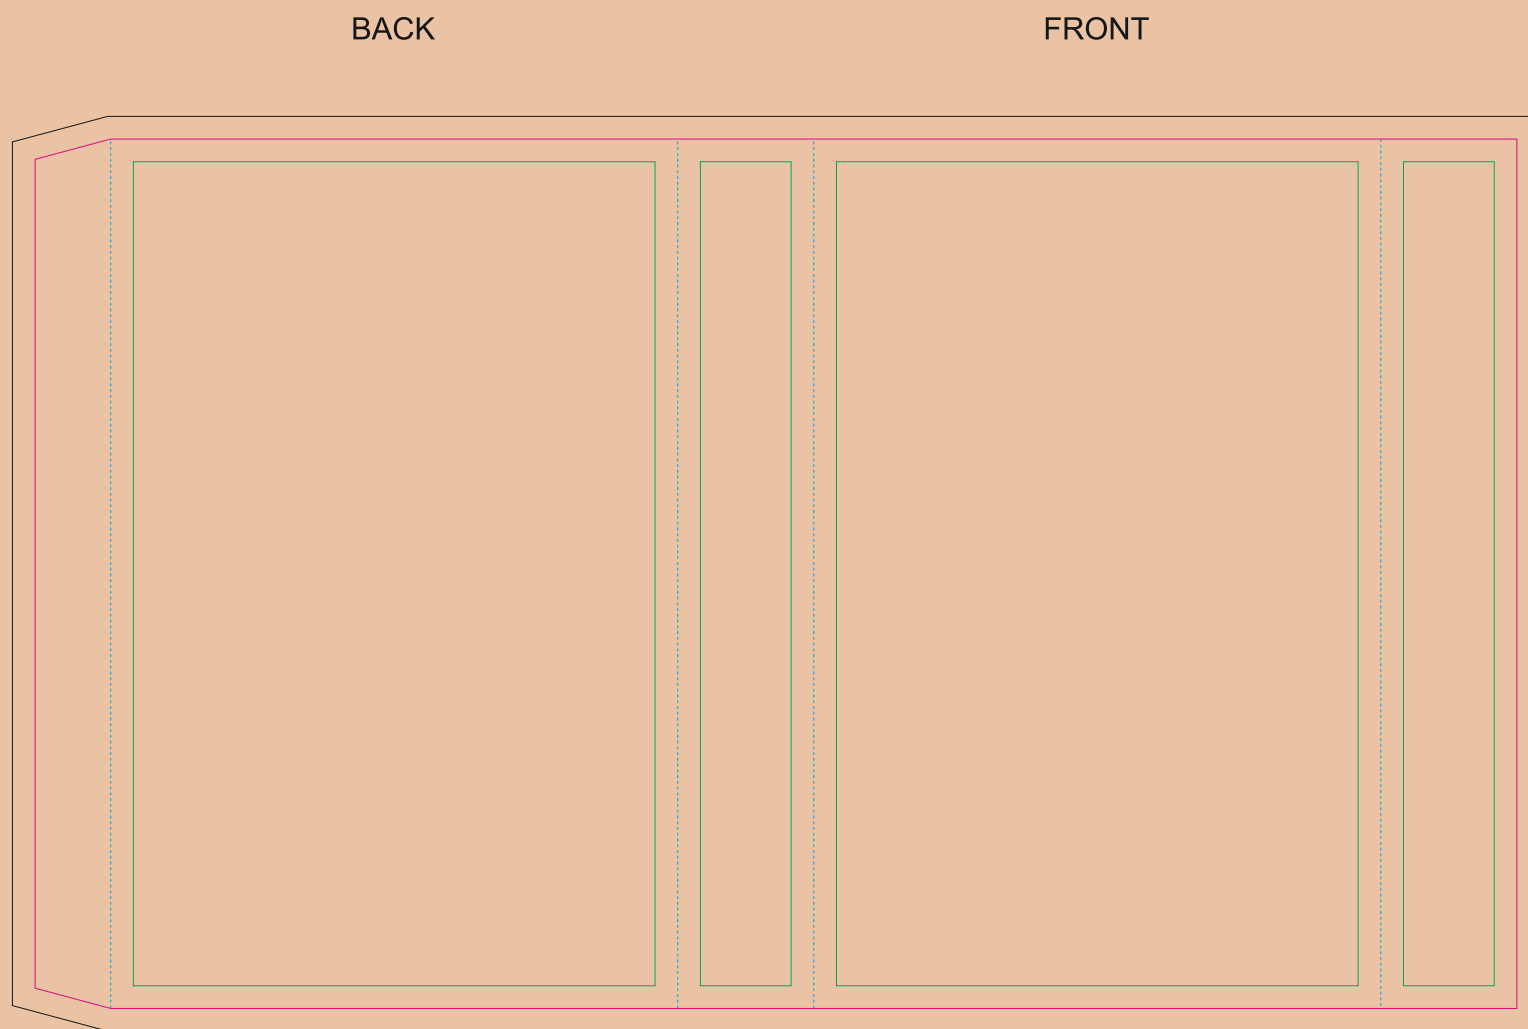

Kraft paper sleeve

The size of the paper sleeve is for reference only as product packaging size may vary.

- Margin
- Edge of product
- Bleed limit 3-3 mm (background must fill it)
- - - - - Fold line

resolution: min. 300 DPI
colours: CMYK
formats: TIFF, PDF, EPS, AI, CDR

The green line indicates the area all non-background object-texts, logos, etc.
The pink outline the maximum size of graphic visible on the product.
The black line indicates the size of the required graphics including bleed.
The blue line indicates the folding.