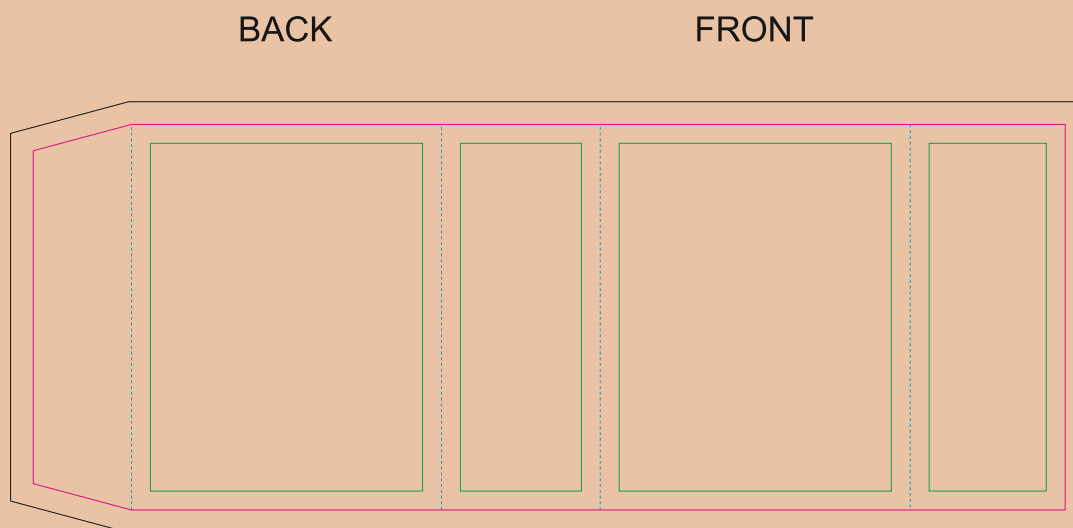

The size of the paper sleeve is for reference only as product packaging size may vary.

## Kraft paper sleeve

- Margin
- Edge of product
- Bleed limit 3-3 mm (background must fill it)
- - - - - Fold line

resolution: min. 300 DPI  
colours: CMYK  
formats: TIFF, PDF, EPS, AI, CDR

The green line indicates the area all non-background object-texts, logos, etc.  
The pink outline the maximum size of graphic visible on the product.  
The black line indicates the size of the required graphics including bleed.  
The blue line indicates the folding.