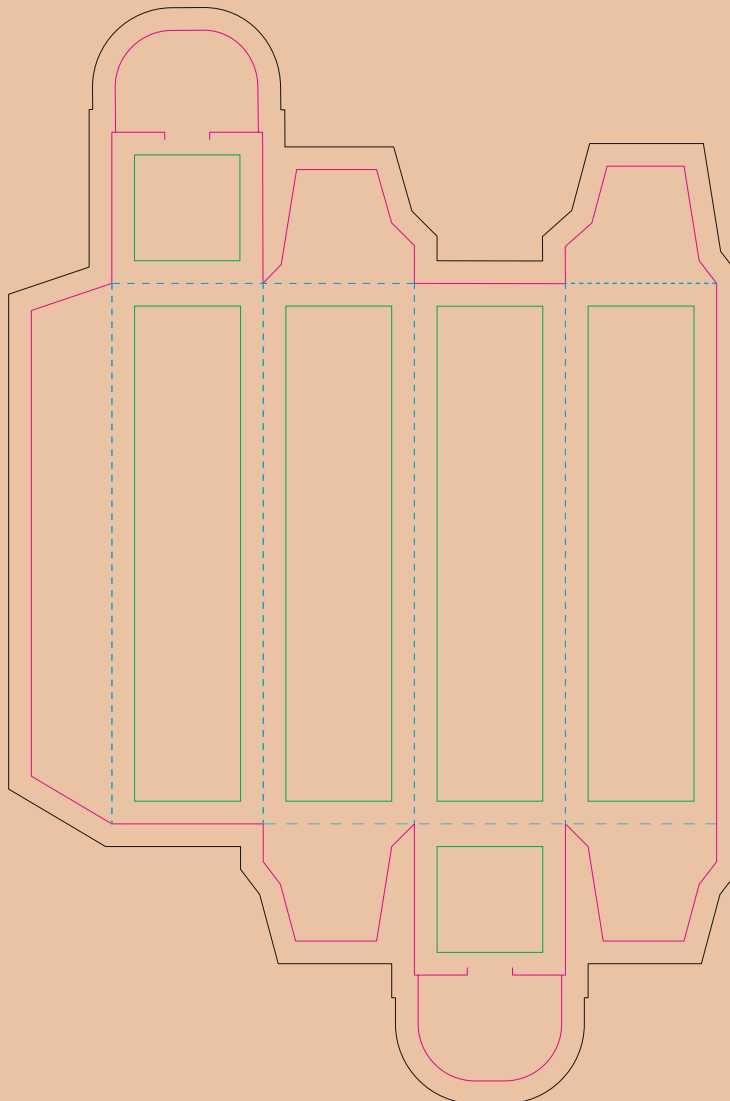

# Kraft Paperboard box

- Margin
- Edge of product
- Bleed limit 3-3 mm (background must fill it)
- - - - - Fold line

resolution: min. 300 DPI  
colours: CMYK  
formats: TIFF, PDF, EPS, AI, CDR

The green line indicates the area all non-background object-texts, logos, etc.  
The pink outline the maximum size of graphic visible on the product.  
The black line indicates the size of the required graphics including bleed.  
The blue line indicates the folding.