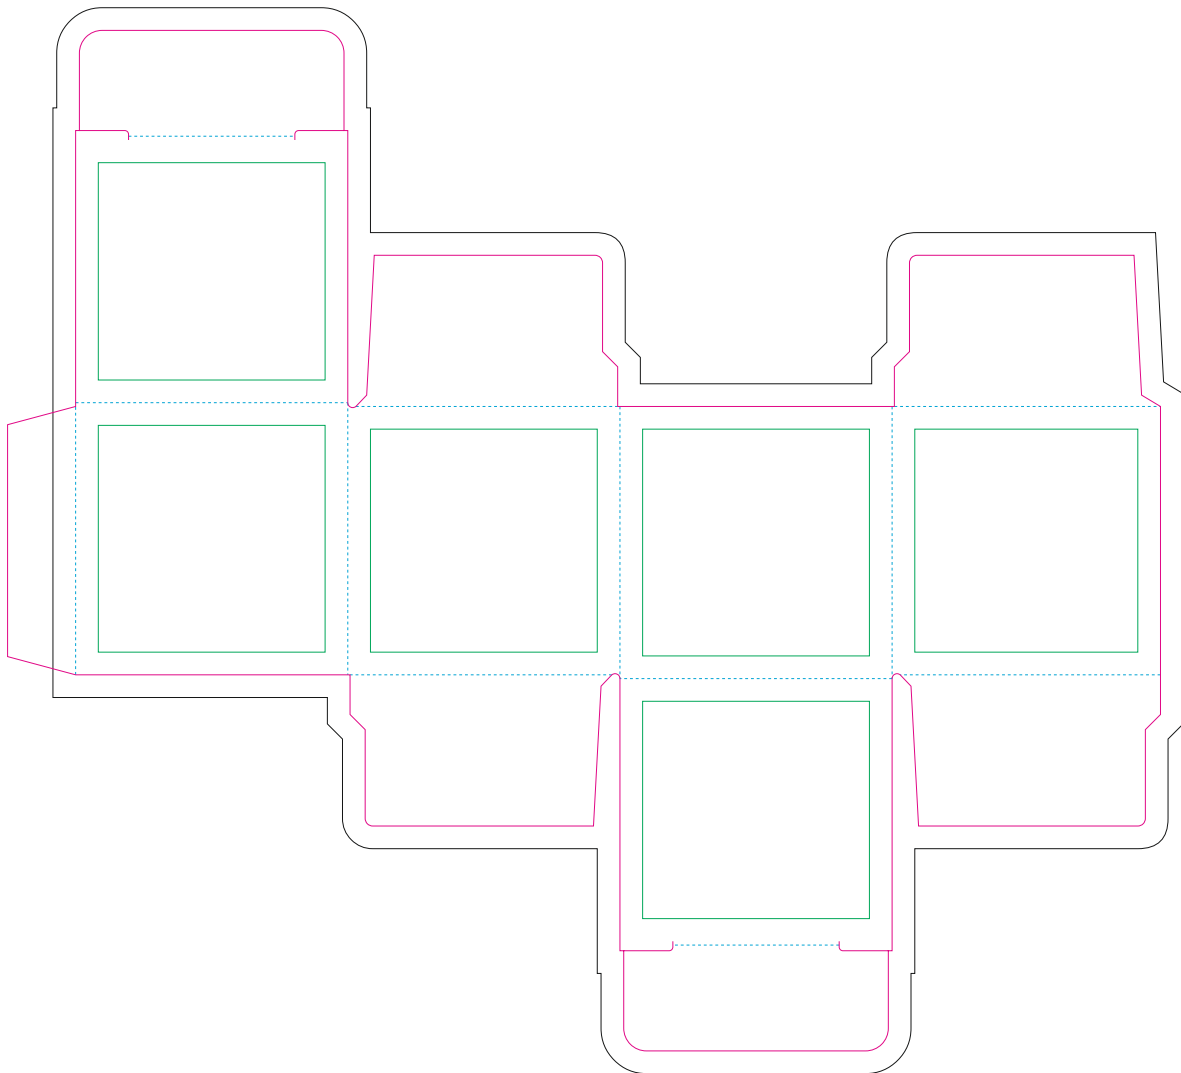

# Paperboard box

- Margin
- Edge of product
- Bleed limit 3-3 mm (background must fill it)
- - - - - Fold line

resolution: min. 300 DPI  
colours: CMYK  
formats: TIFF, PDF, EPS, AI, CDR

The green line indicates the area all non-background object-texts, logos, etc.  
The pink outline the maximum size of graphic visible on the product.  
The black line indicates the size of the required graphics including bleed.  
The blue line indicates the folding.