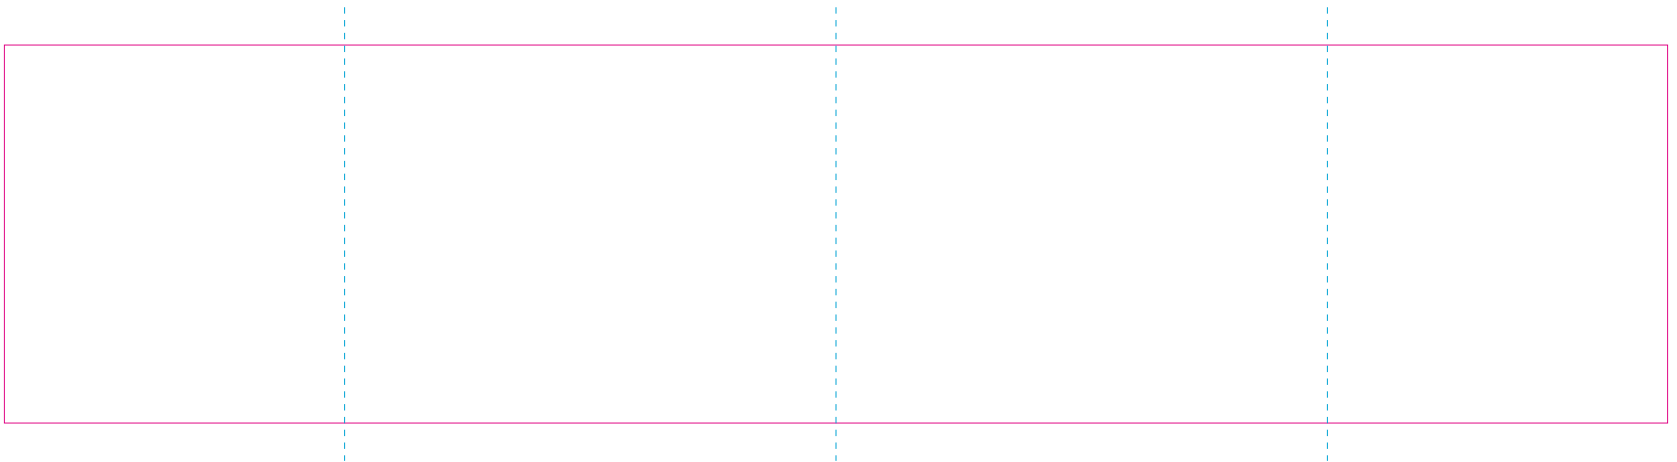

C

— Edge of graphic

- - - centerlines

resolution: min. 300 DPI

colours: CMYK

formats: TIFF, PDF, EPS, AI, CDR

The pink outline the maximum size of graphic visible on the product.

The blue dash line indicates the center line of the left, right and middle side of object.