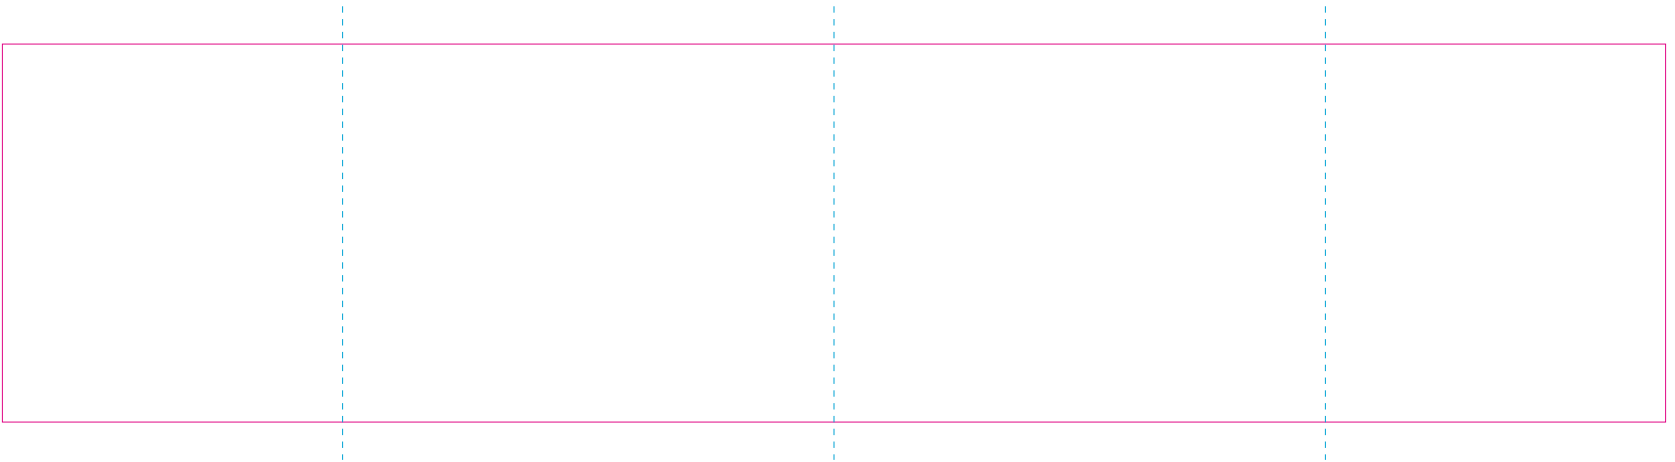

WPC

— Edge of graphic

- - - centerlines

resolution: min. 300 DPI

colours: CMYK

formats: TIFF, PDF, EPS, AI, CDR

The pink outline the maximum size of graphic visible on the product.

The blue dash line indicates the center line of the left, right and middle side of object.