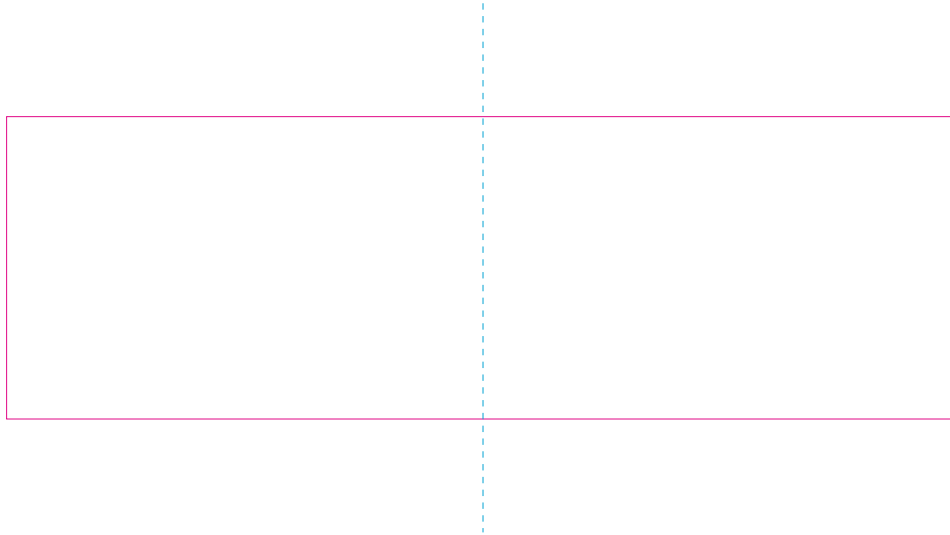

# RS

With rotary screen printing technology the product can only be printed on the opposite side of the handle, please do not position the design on the right or left handed side.

— Edge of graphic

- - - - - centerlines

resolution: min. 300 DPI

colours: CMYK

formats: TIFF, PDF, EPS, AI, CDR

The pink outline the maximum size of graphic visible on the product.

The blue dash line indicates the center line of the left, right and middle side of object.