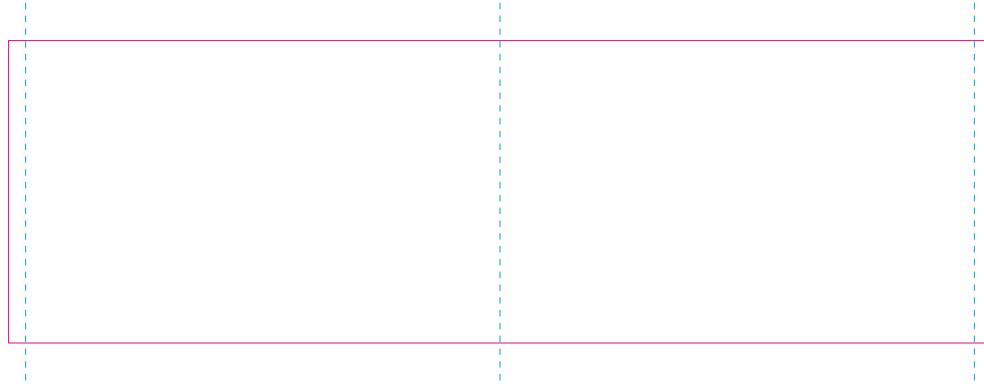

C

— Edge of graphic

- - - centerlines

resolution: min. 300 DPI

colours: CMYK

formats: TIFF, PDF, EPS, AI, CDR

The pink outline the maximum size of graphic visible on the product.

The blue dash line indicates the center line of the left, right and middle side of object.