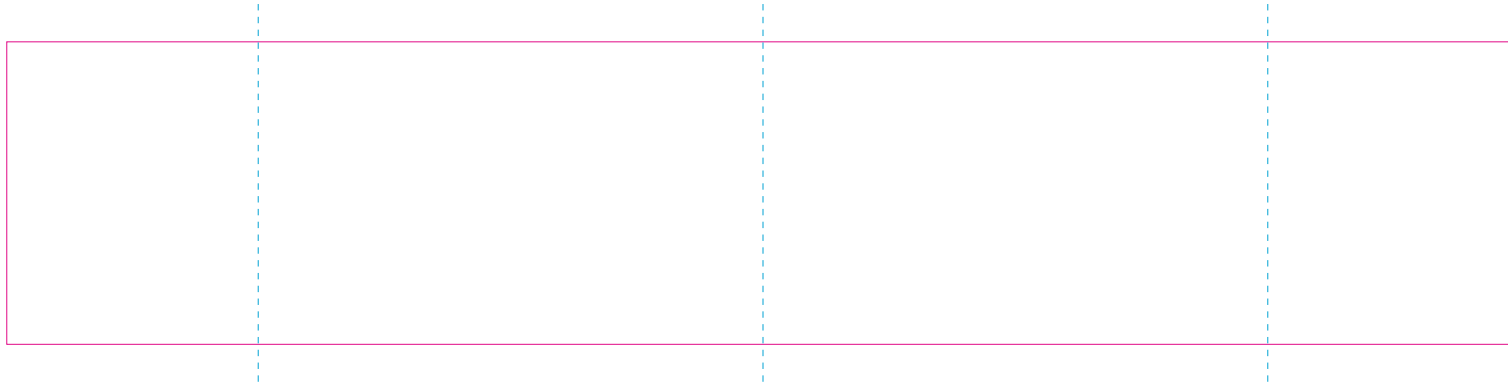

C

—— Edge of graphic

- - - - centerlines

resolution: min. 300 DPI

colours: CMYK

formats: TIFF, PDF, EPS, AI, CDR

The pink outline the maximum size of graphic visible on the product.

The blue dash line indicates the center line of the left, right and middle side of object.