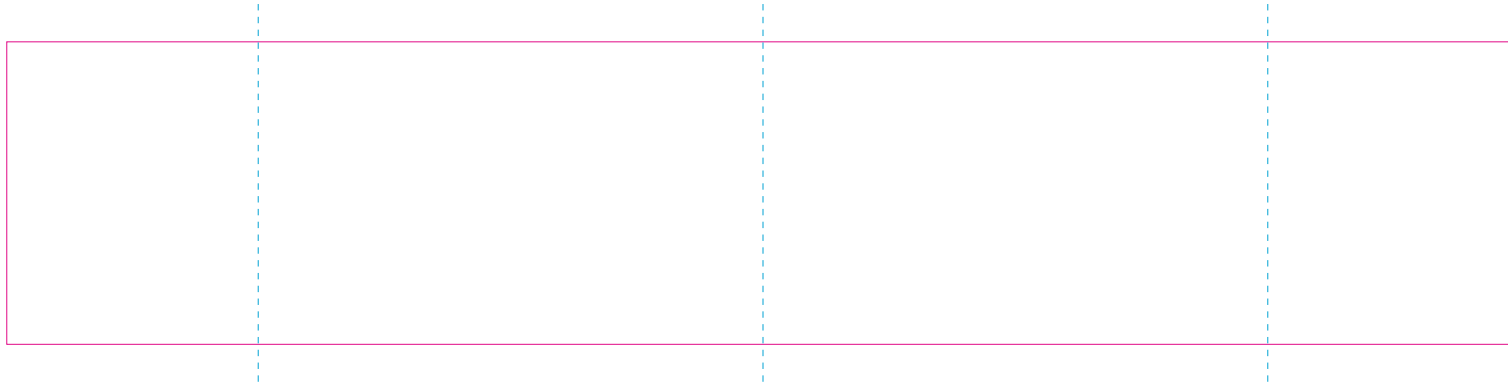

WPC

—— Edge of graphic

----- centerlines

resolution: min. 300 DPI

colours: CMYK

formats: TIFF, PDF, EPS, AI, CDR

The pink outline the maximum size of graphic visible on the product.

The blue dash line indicates the center line of the left, right and middle side of object.