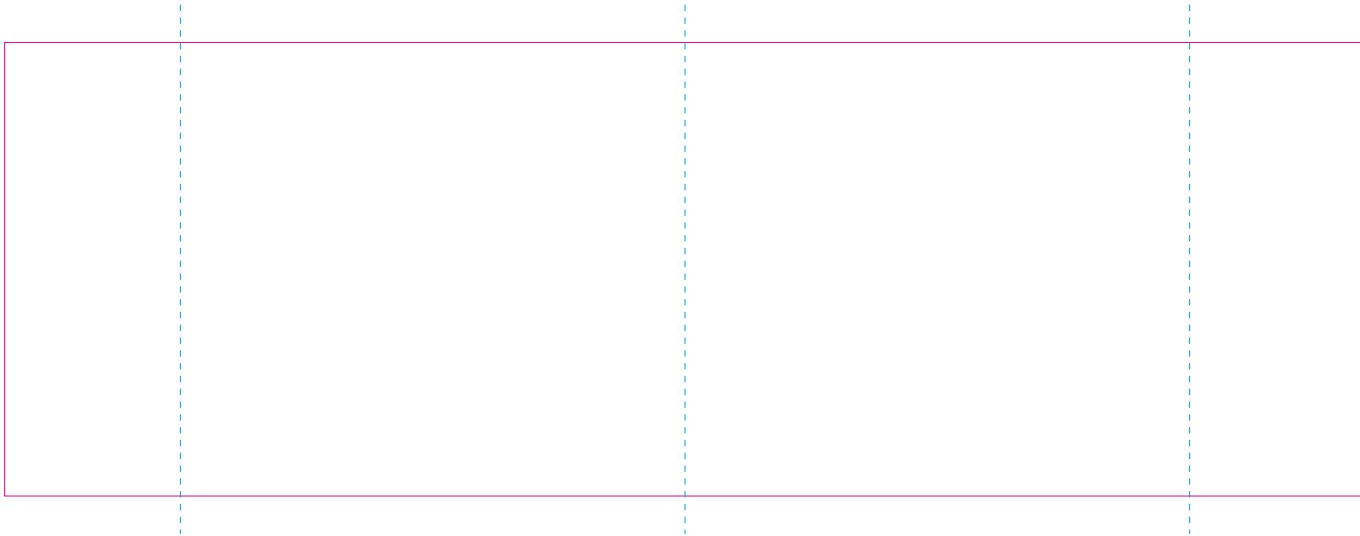

C

— Edge of graphic

- - - centerlines

resolution: min. 300 DPI

colours: CMYK

formats: TIFF, PDF, EPS, AI, CDR

The pink outline the maximum size of graphic visible on the product.

The blue dash line indicates the center line of the left, right and middle side of object.