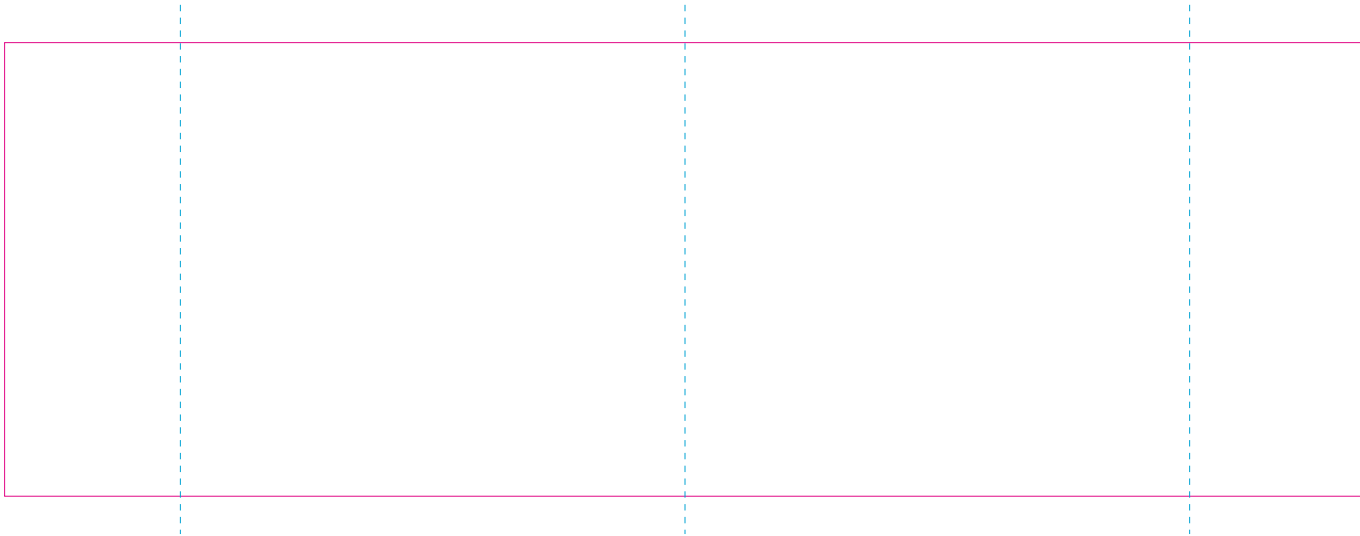

WPC

— Edge of graphic

- - - centerlines

resolution: min. 300 DPI

colours: CMYK

formats: TIFF, PDF, EPS, AI, CDR

The pink outline the maximum size of graphic visible on the product.
The blue dash line indicates the center line of the left, right and middle side of object.