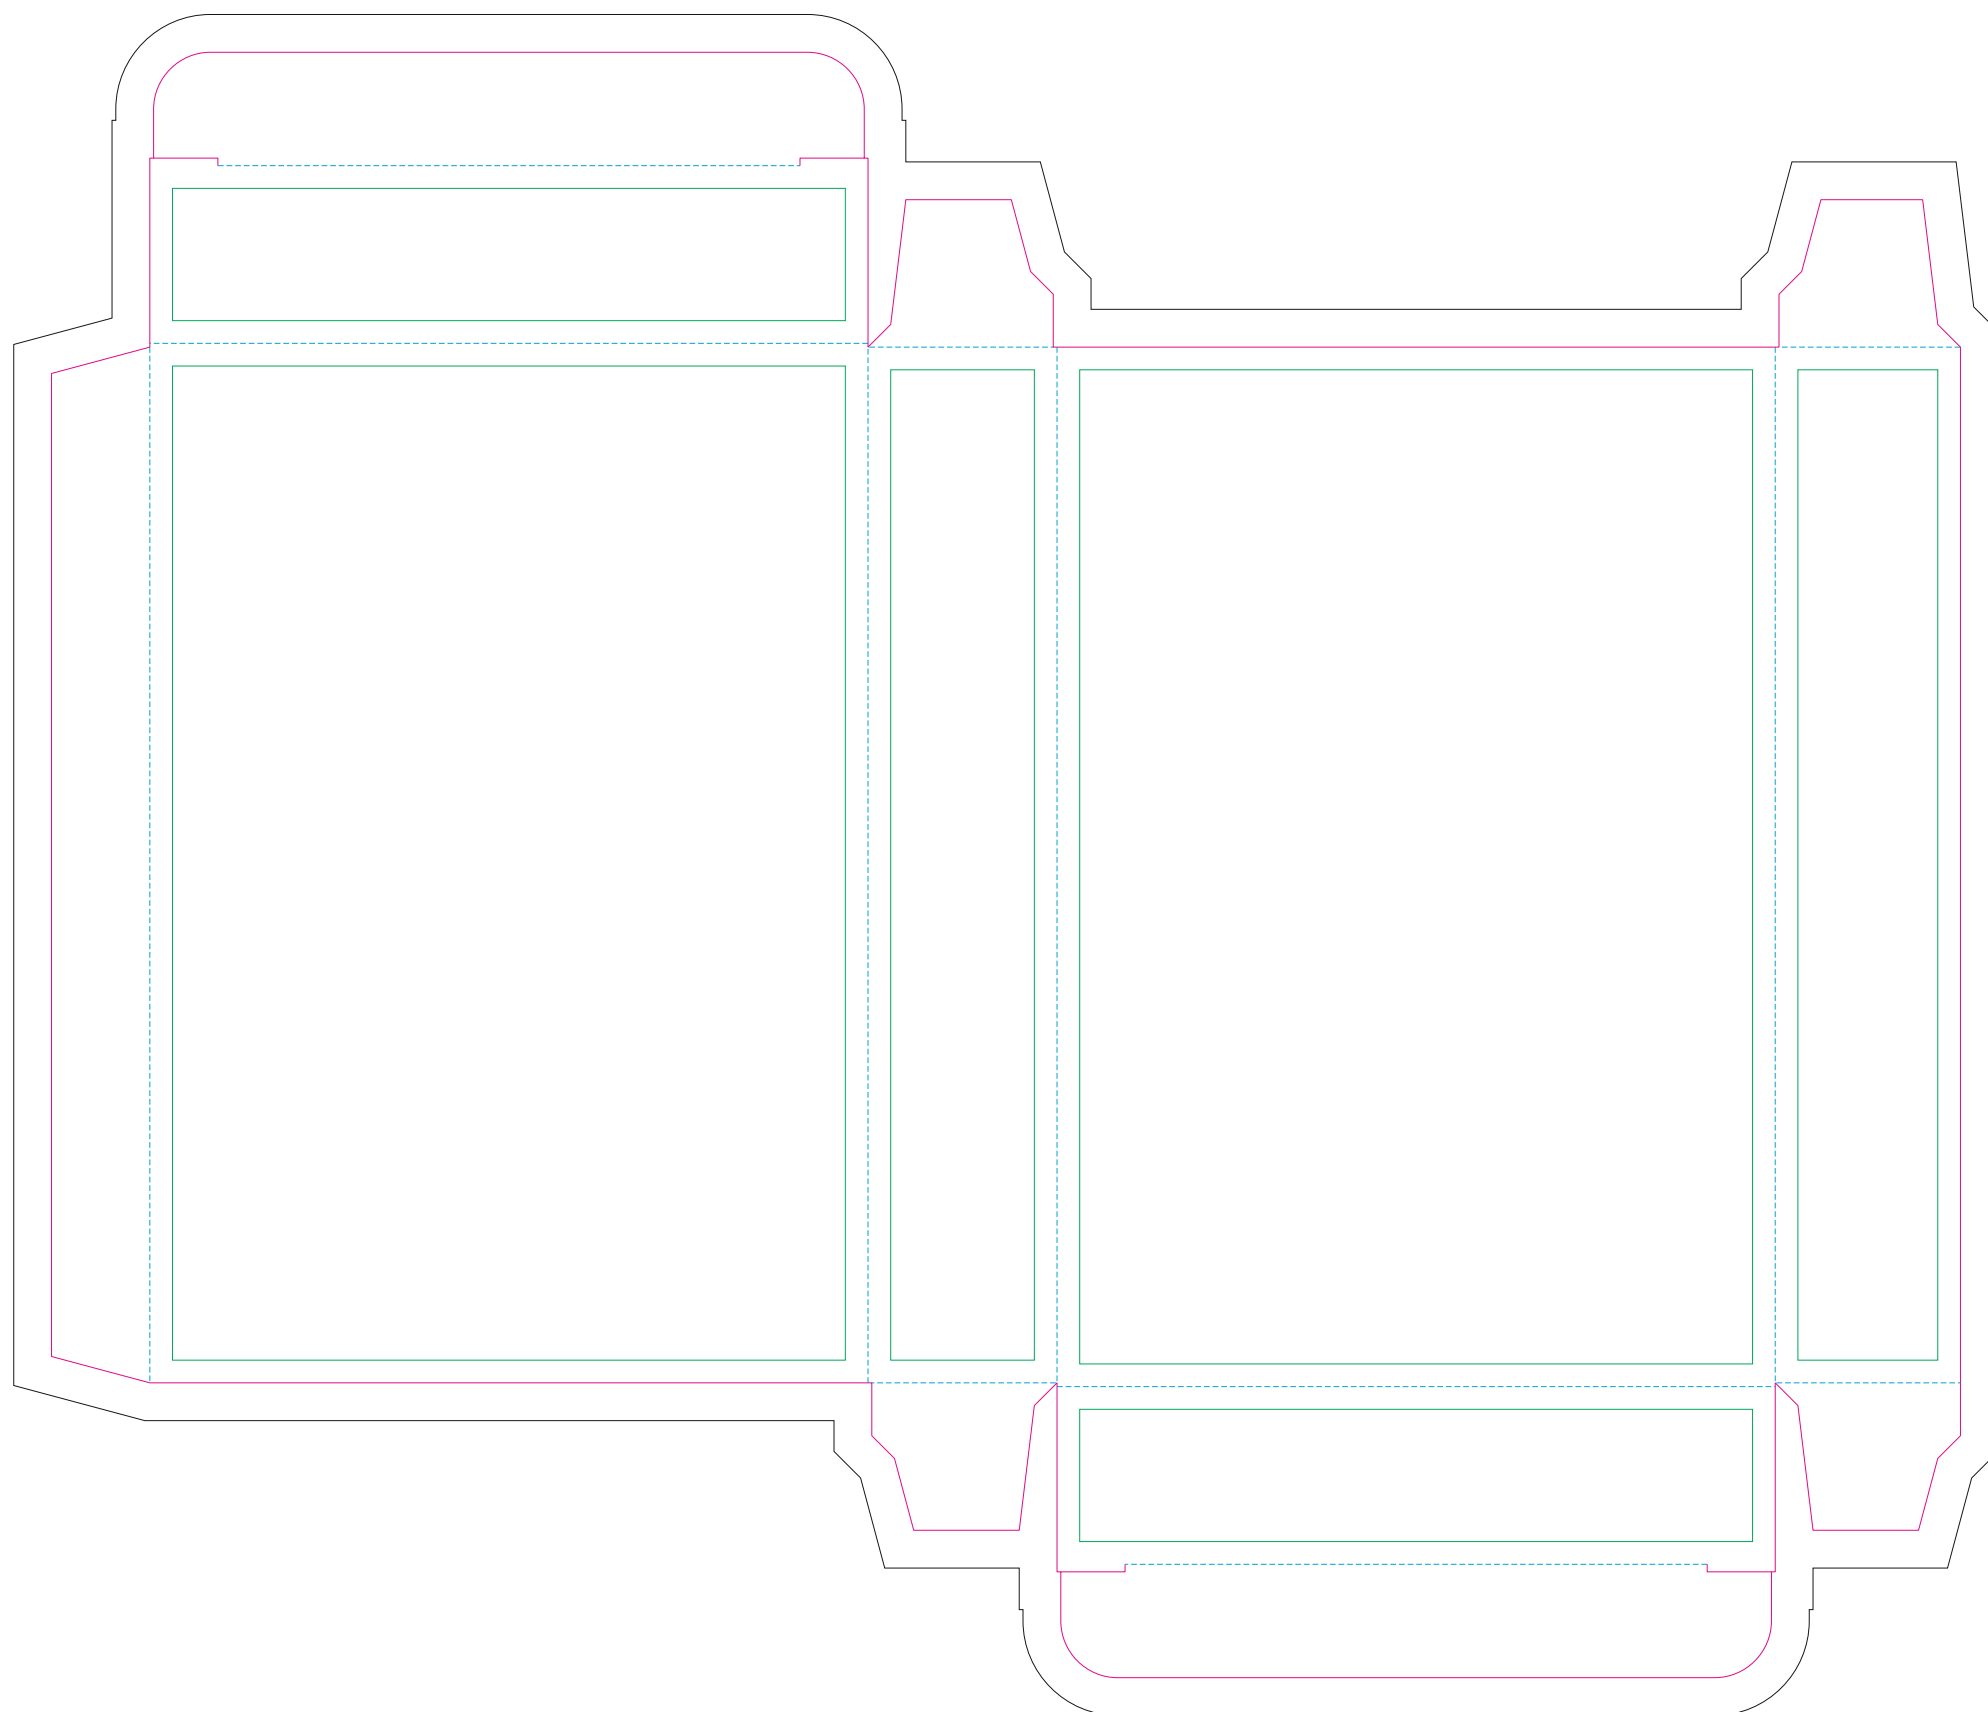

Paperboard box

- Margin
- Edge of product
- Bleed limit 5-5 mm (background must fill it)
- - - - - Fold line

resolution: min. 300 DPI
colours: CMYK
formats: TIFF, PDF, EPS, AI, CDR

The green line indicates the area all non-background object-texts, logos, etc.
The pink outline the maximum size of graphic visible on the product.
The black line indicates the size of the required graphics including bleed.
The blue dash line indicates the folding.