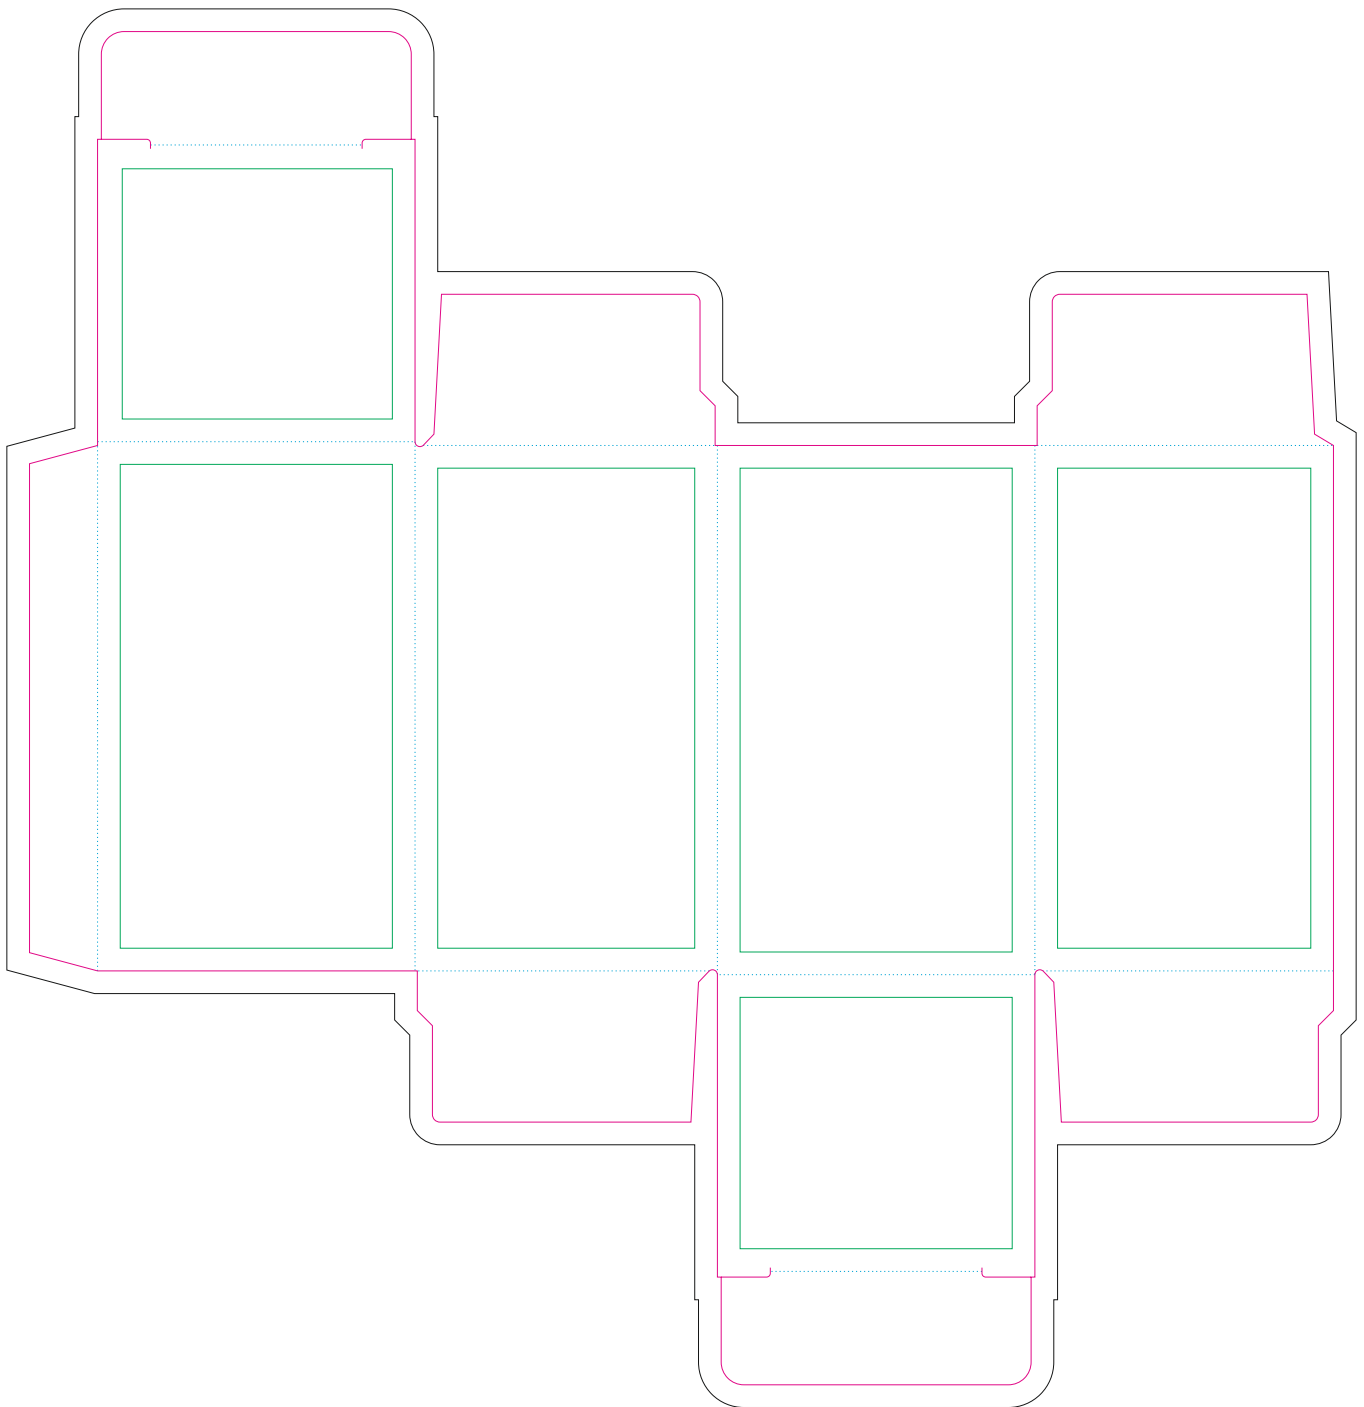

Paperboard box

— Margin

— Edge of product

— Bleed limit 3-3 mm (background must fill it)

- - - - - Fold line

resolution: min. 300 DPI

colours: CMYK

formats: TIFF, PDF, EPS, AI, CDR

The green line indicates the area all non-background object-texts, logos, etc.

The pink outline the maximum size of graphic visible on the product.

The black line indicates the size of the required graphics including bleed.

The blue line indicates the folding.